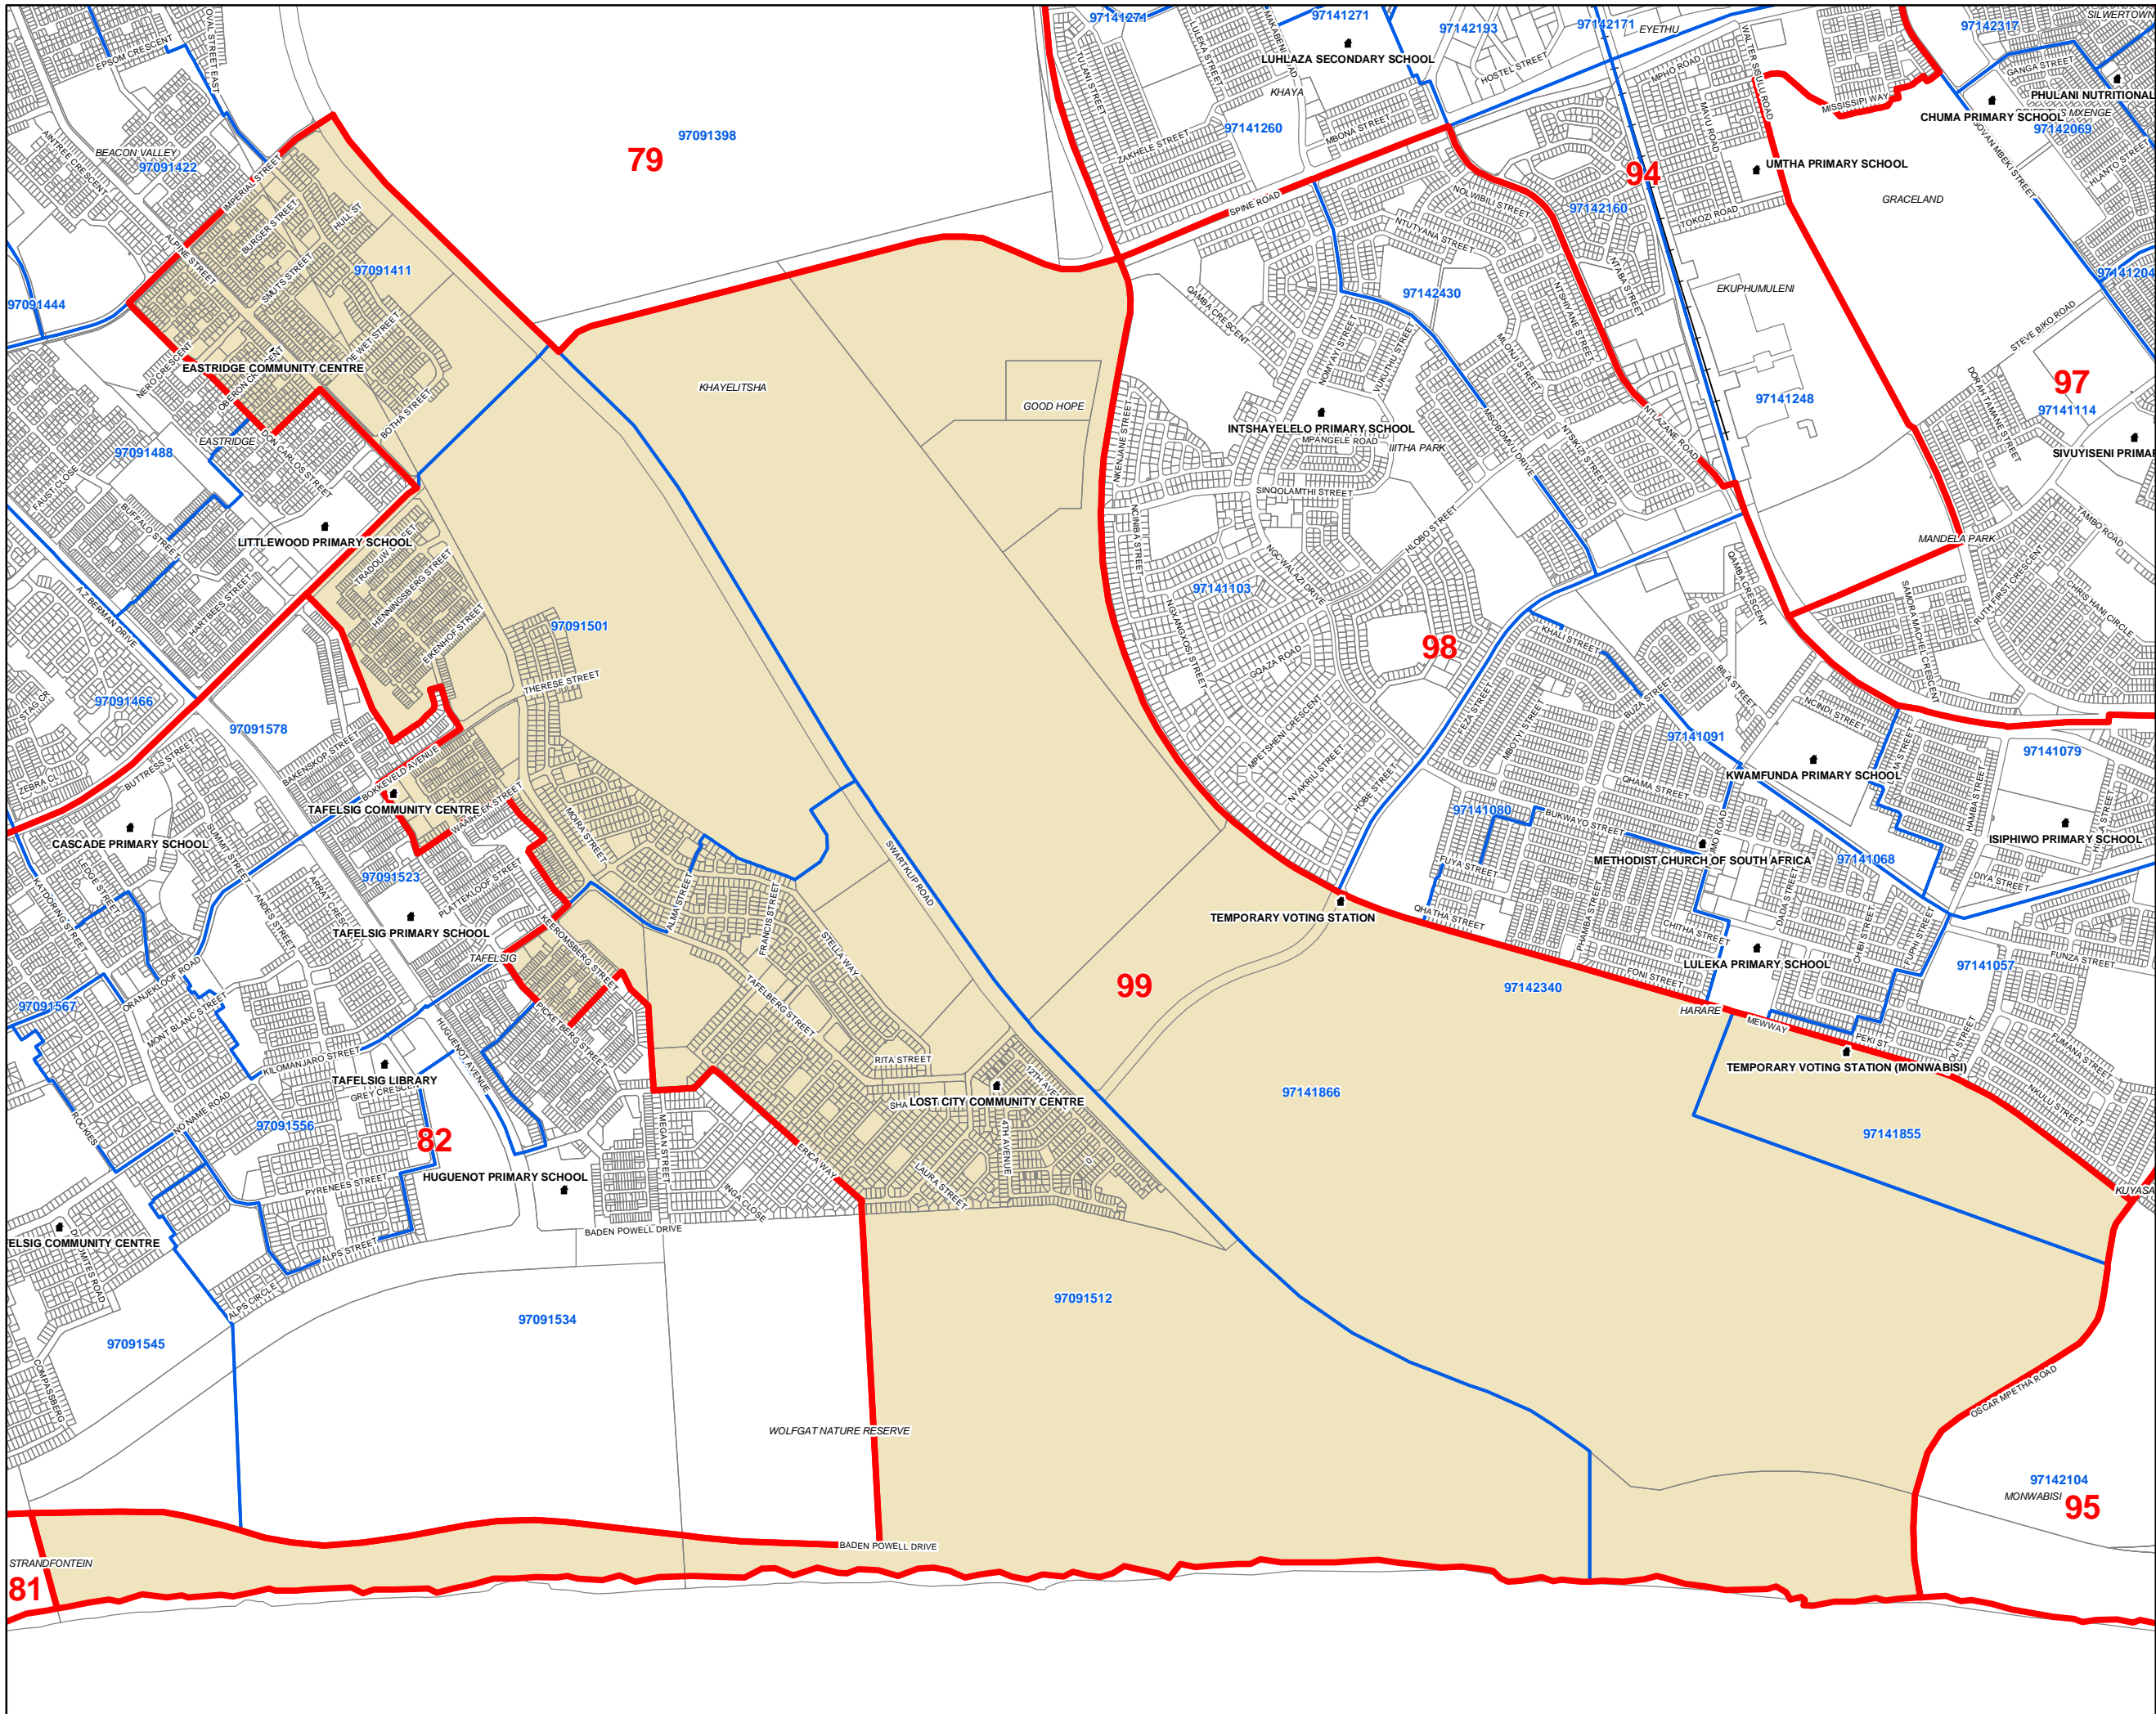

**LOCAL ELECTIONS
2005/2006
WARD 99**

- Legend**
- Polling stations
 - Railways
 - Rivers
 - Water Bodies
 - Properties
 - Voting Districts
 - Wards

Note: _____

**CITY OF CAPE TOWN
ISIXEKO SASEKAPA
STAD KAAPSTAD**