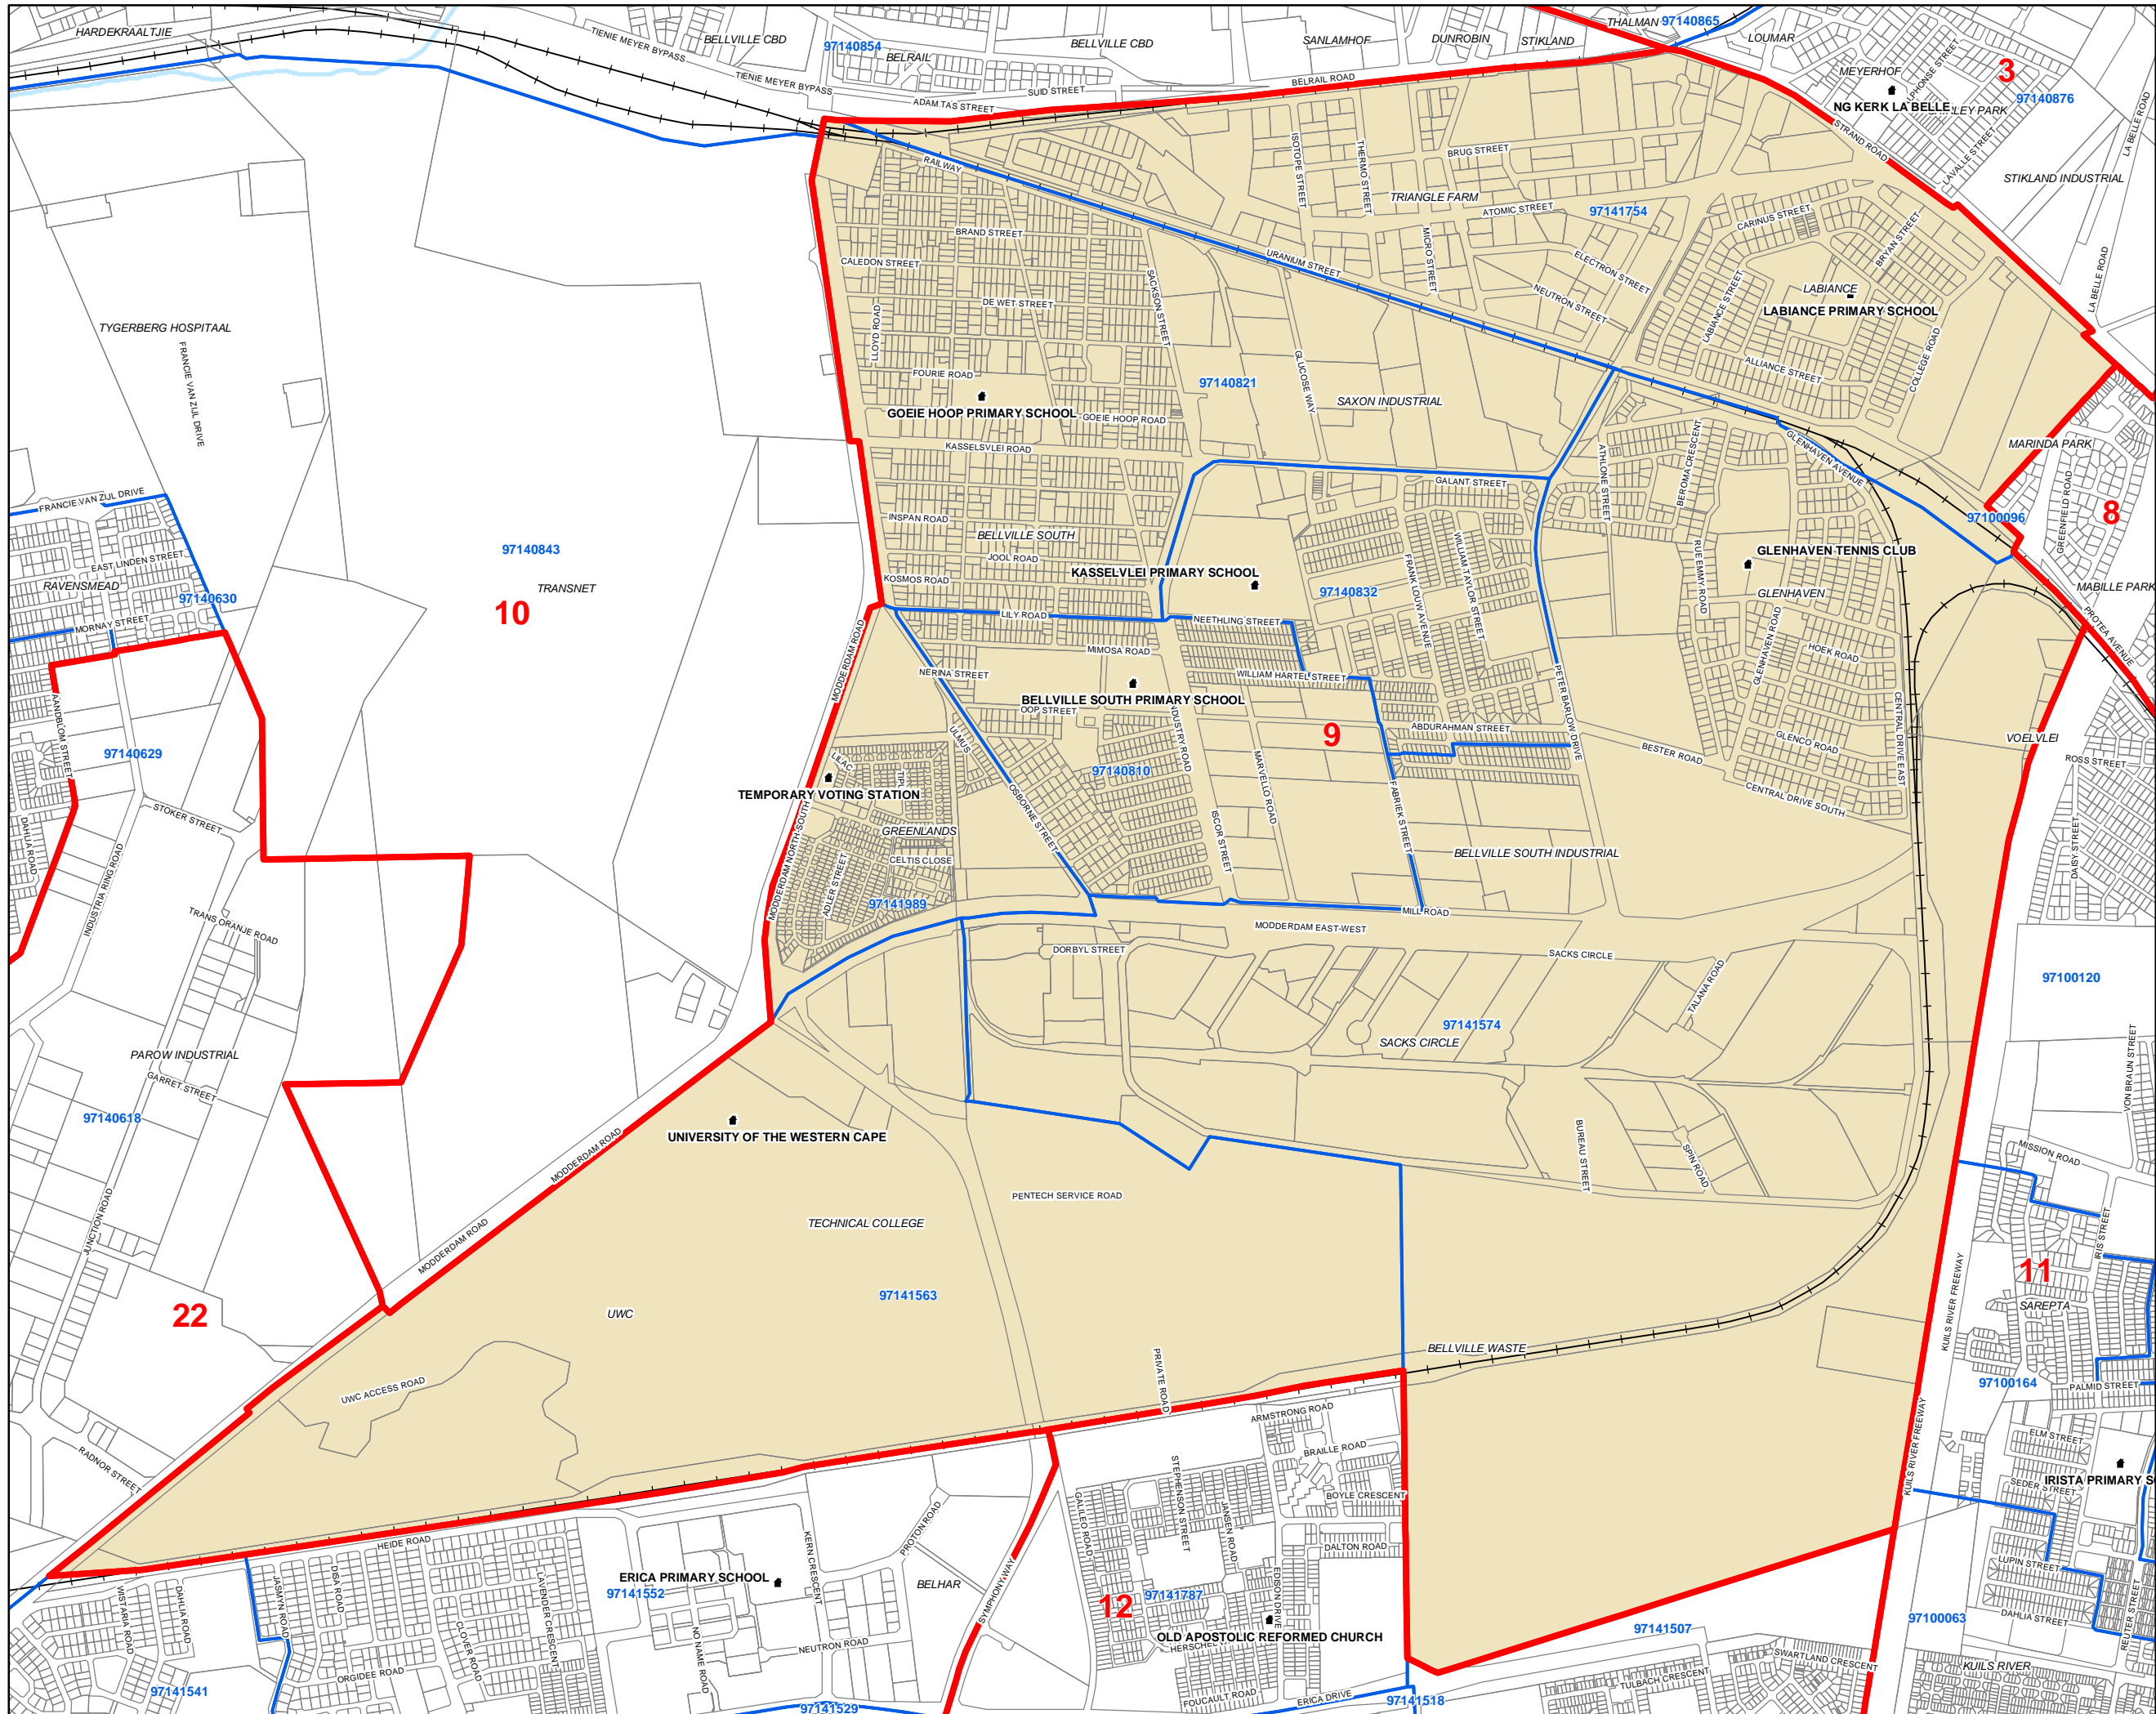

**LOCAL ELECTIONS
2005/2006
WARD 9**

Legend

- Polling stations
- Railways
- Rivers
- Water Bodies
- Properties
- Voting Districts
- Wards

100 50 0 100 200
Meters
MAP NOT TO SCALE

Note: _____

CITY OF CAPE TOWN
ISIXEKO SASEKAPA
STAD KAAPSTAD