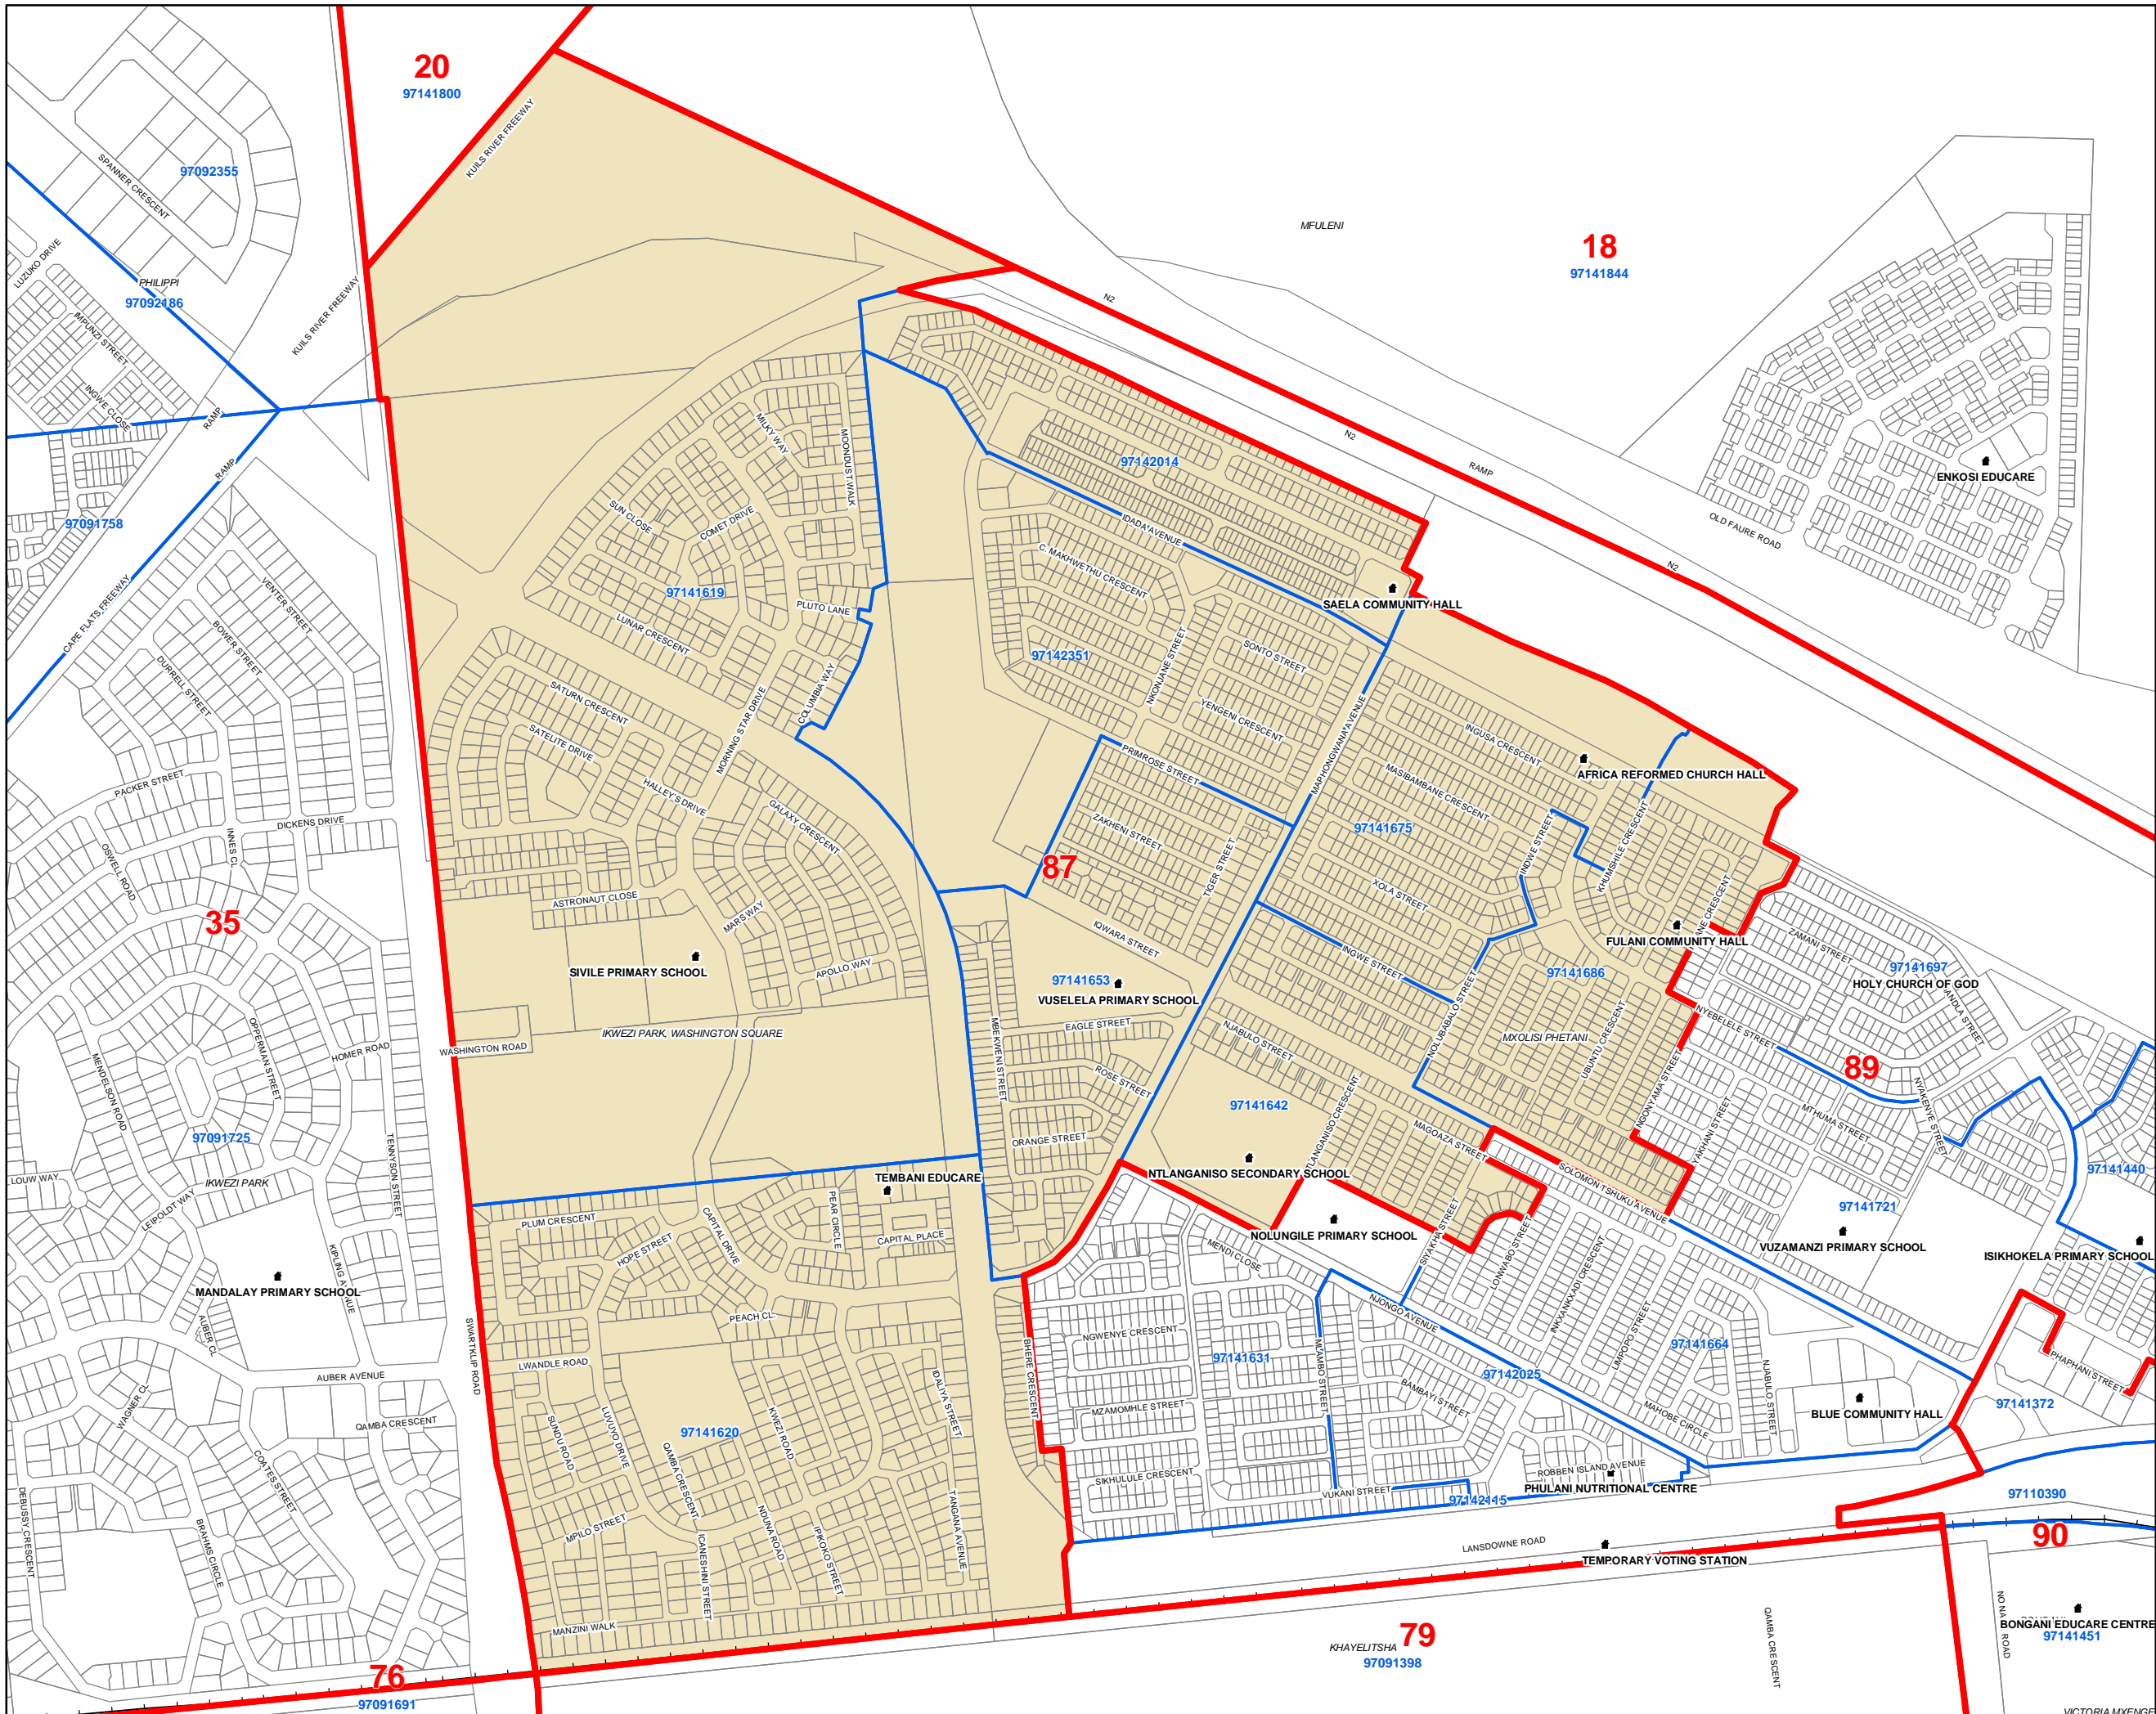

**LOCAL ELECTIONS
2005/2006
WARD 87**

Legend

- Polling stations
- Railways
- Rivers
- Water Bodies
- Properties
- Voting Districts
- Wards

Note: _____

**CITY OF CAPE TOWN
ISIXEKO SASEKAPA
STAD KAAPSTAD**