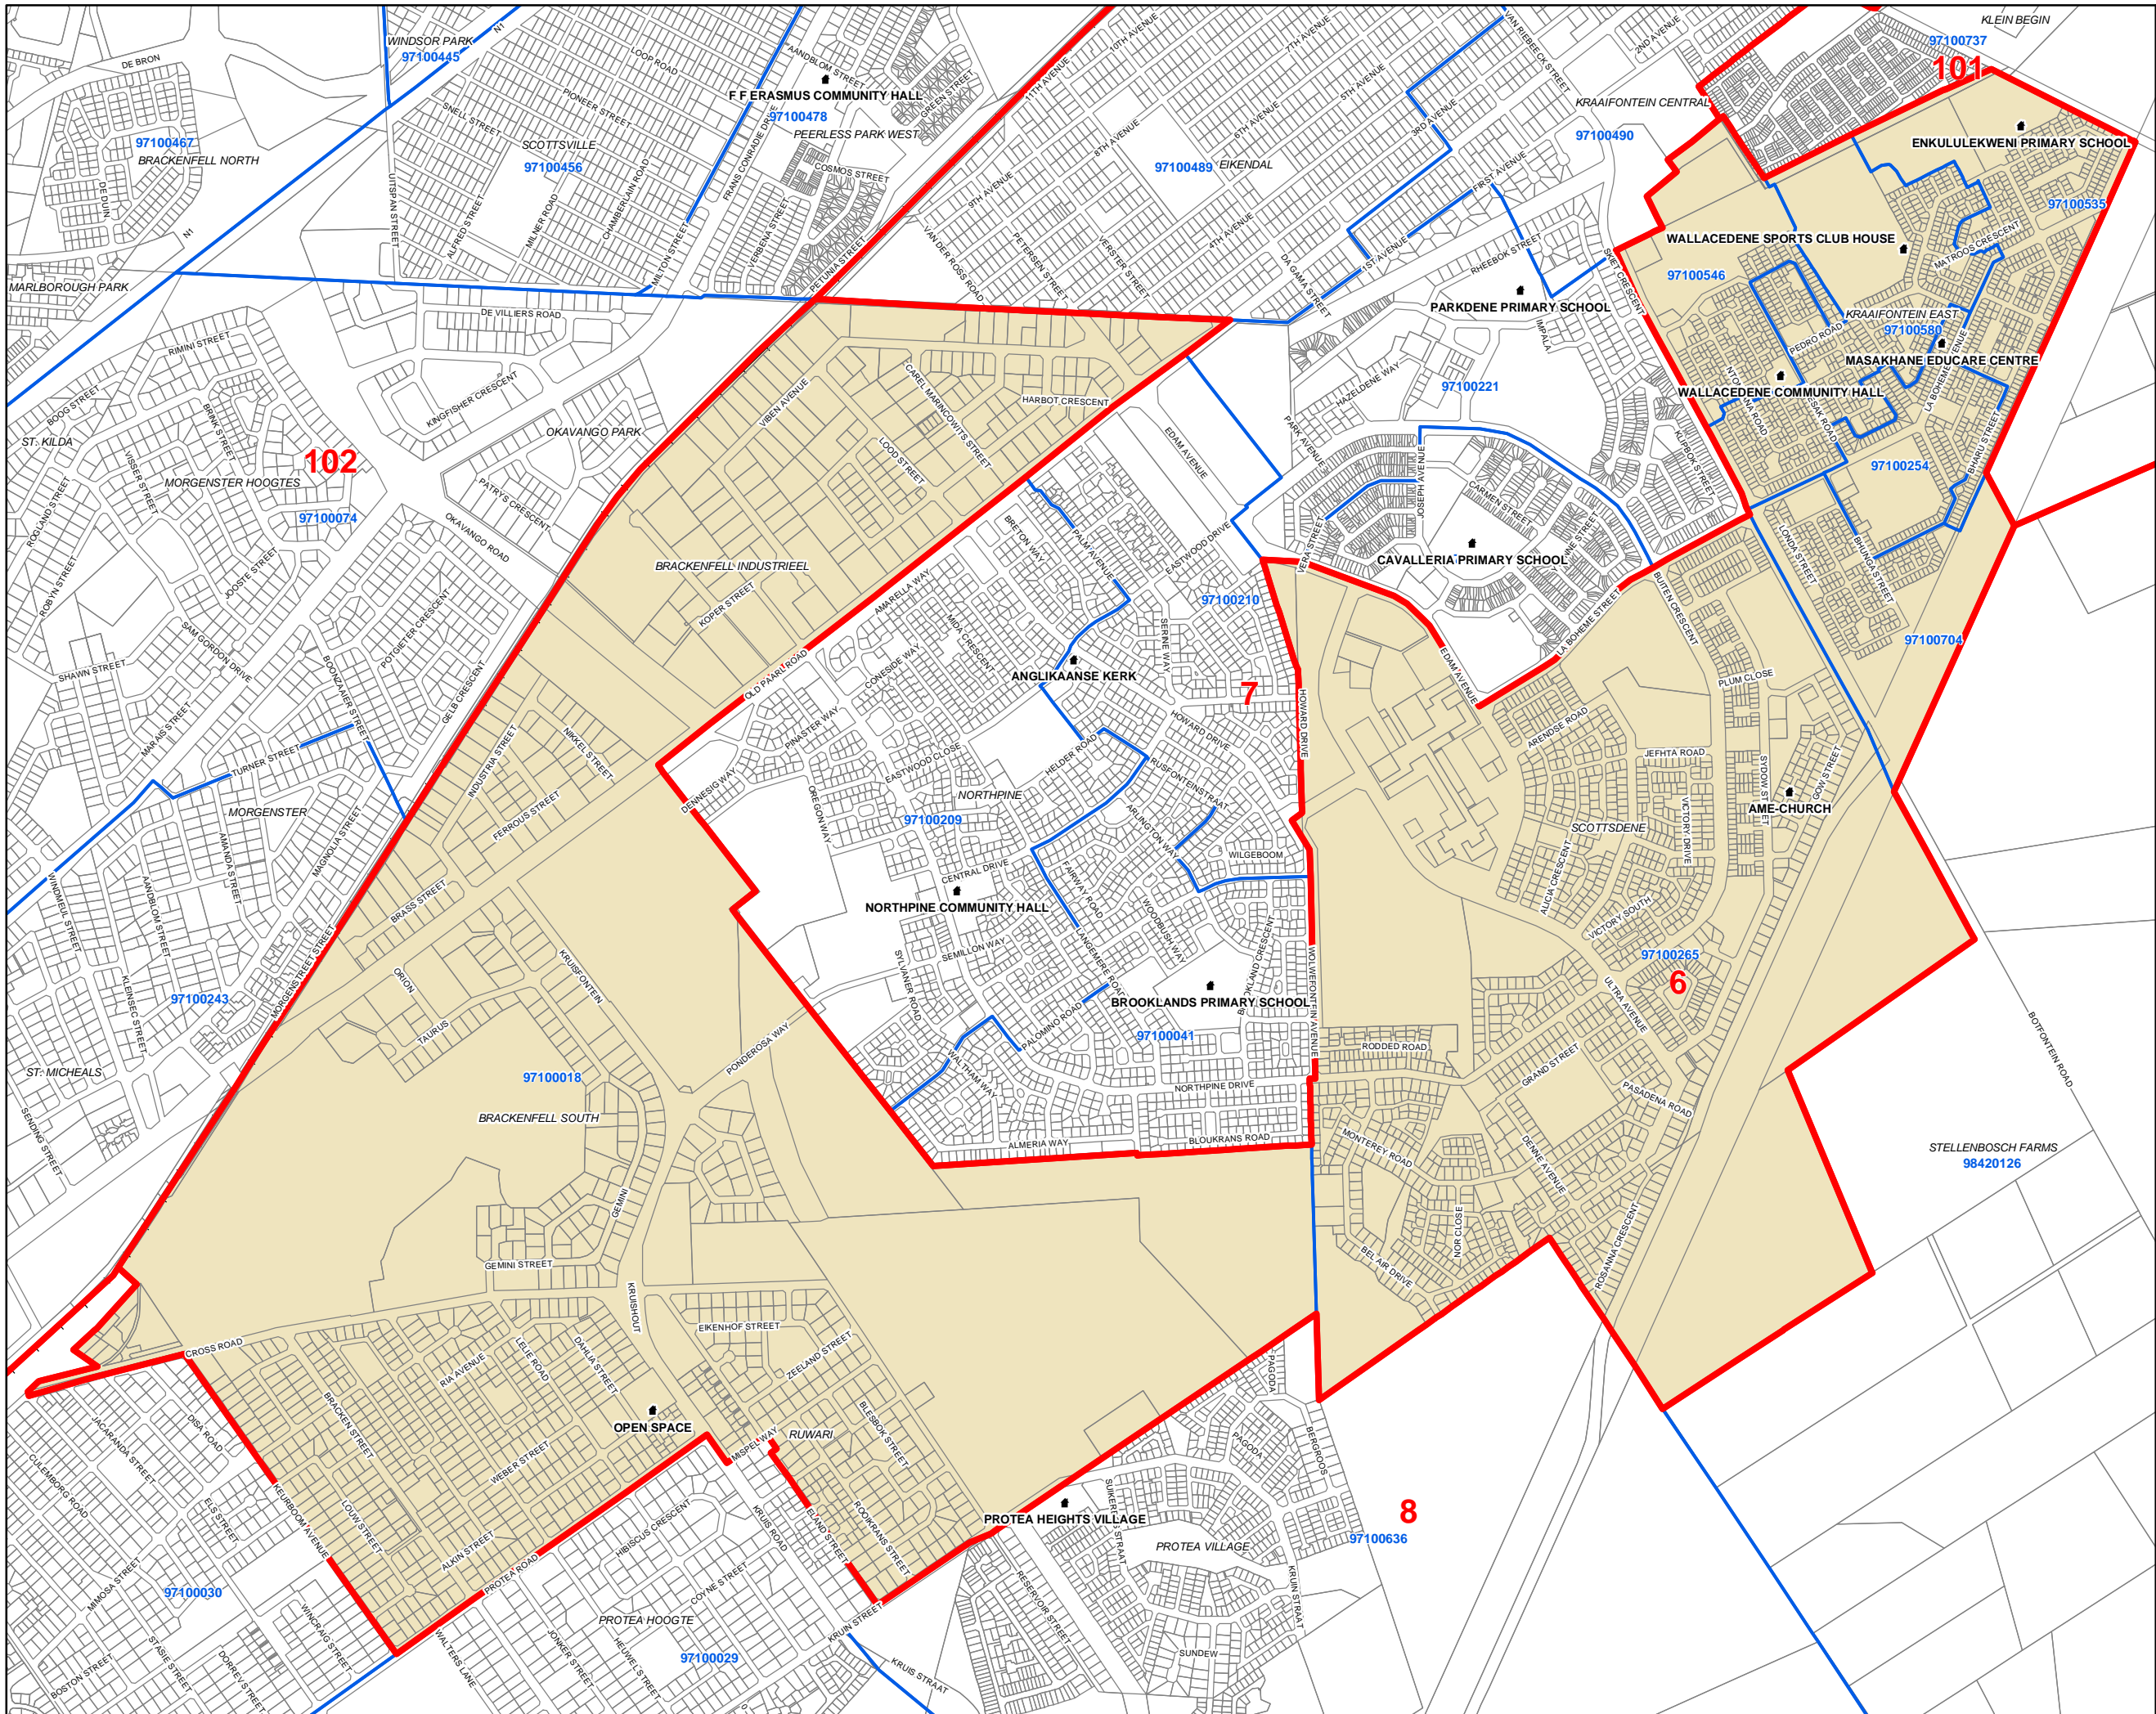

**LOCAL ELECTIONS
2005/2006
WARD 6**

Legend

- Polling stations
- Railways
- Rivers
- Water Bodies
- Properties
- Voting Districts
- Wards

Note:

CITY OF CAPE TOWN
ISIXEKO SASEKAPA
STAD KAAPSTAD