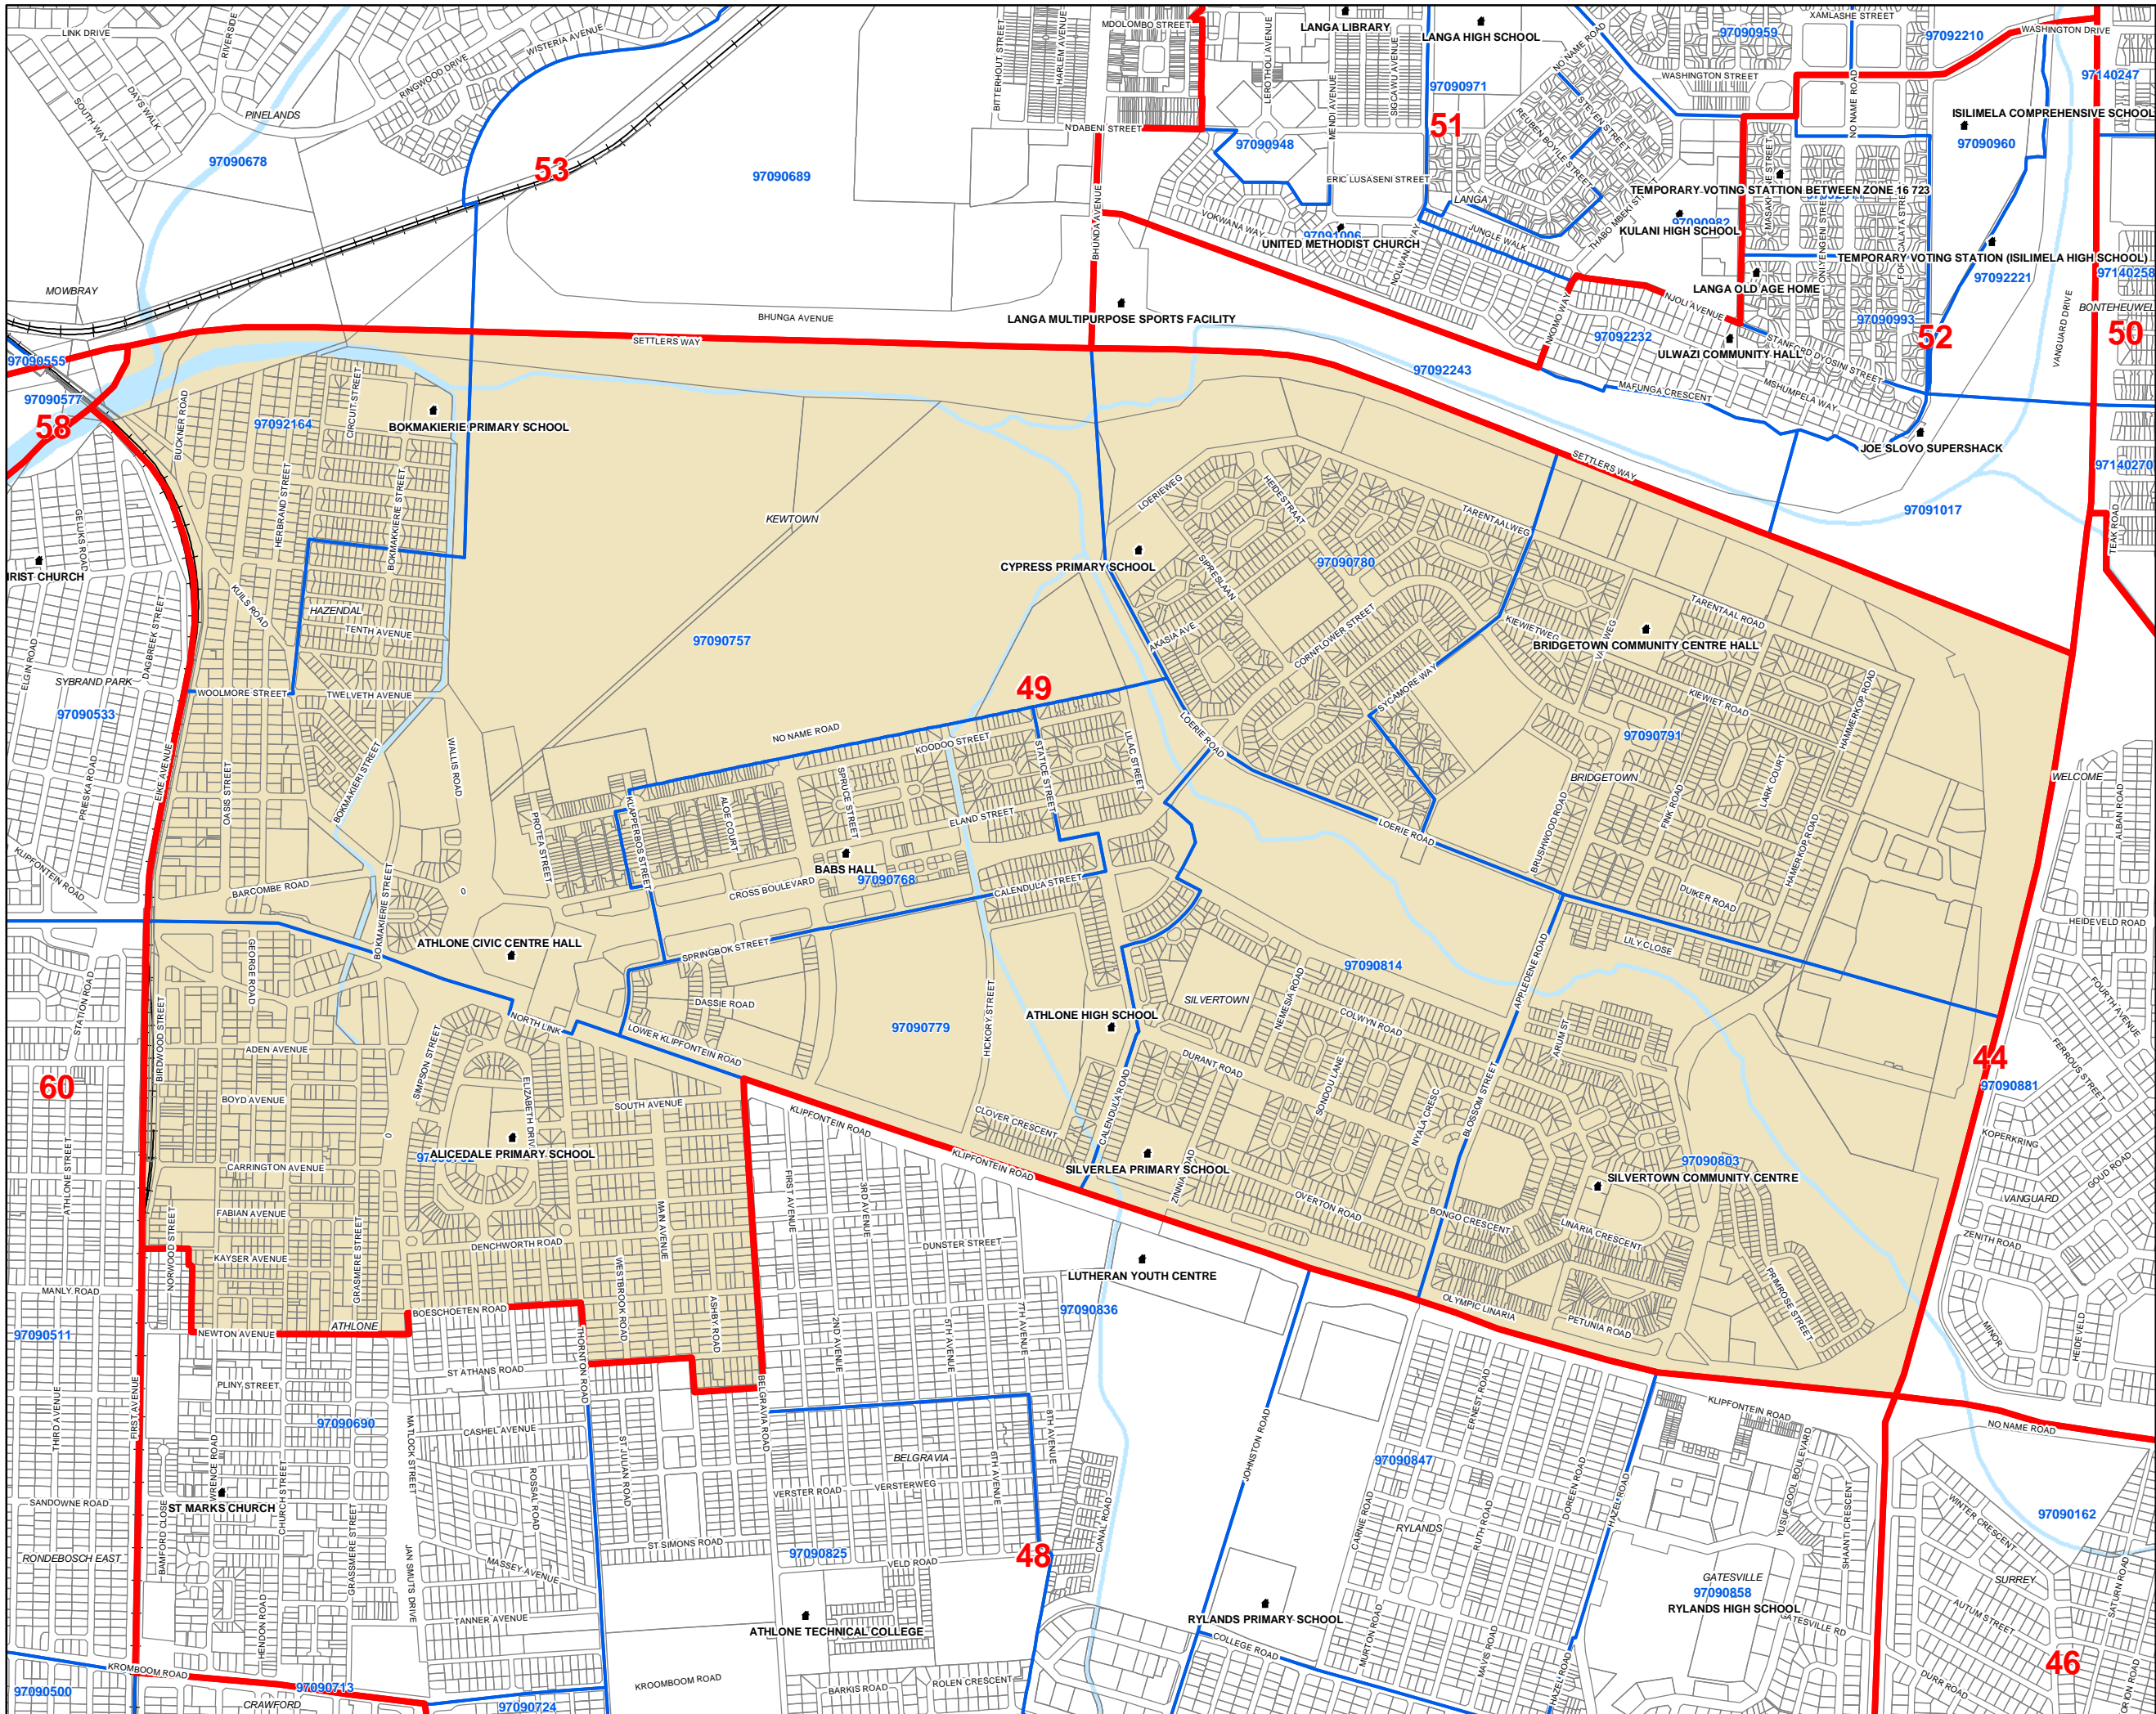

**LOCAL ELECTIONS  
2005/2006  
WARD 49**

- Legend**
- Polling stations
  - Railways
  - Rivers
  - Water Bodies
  - Properties
  - Voting Districts
  - Wards

Note: \_\_\_\_\_  
 \_\_\_\_\_  
 \_\_\_\_\_  
 \_\_\_\_\_

CITY OF CAPE TOWN  
ISIXEKO SASEKAPA  
STAD KAAPSTAD