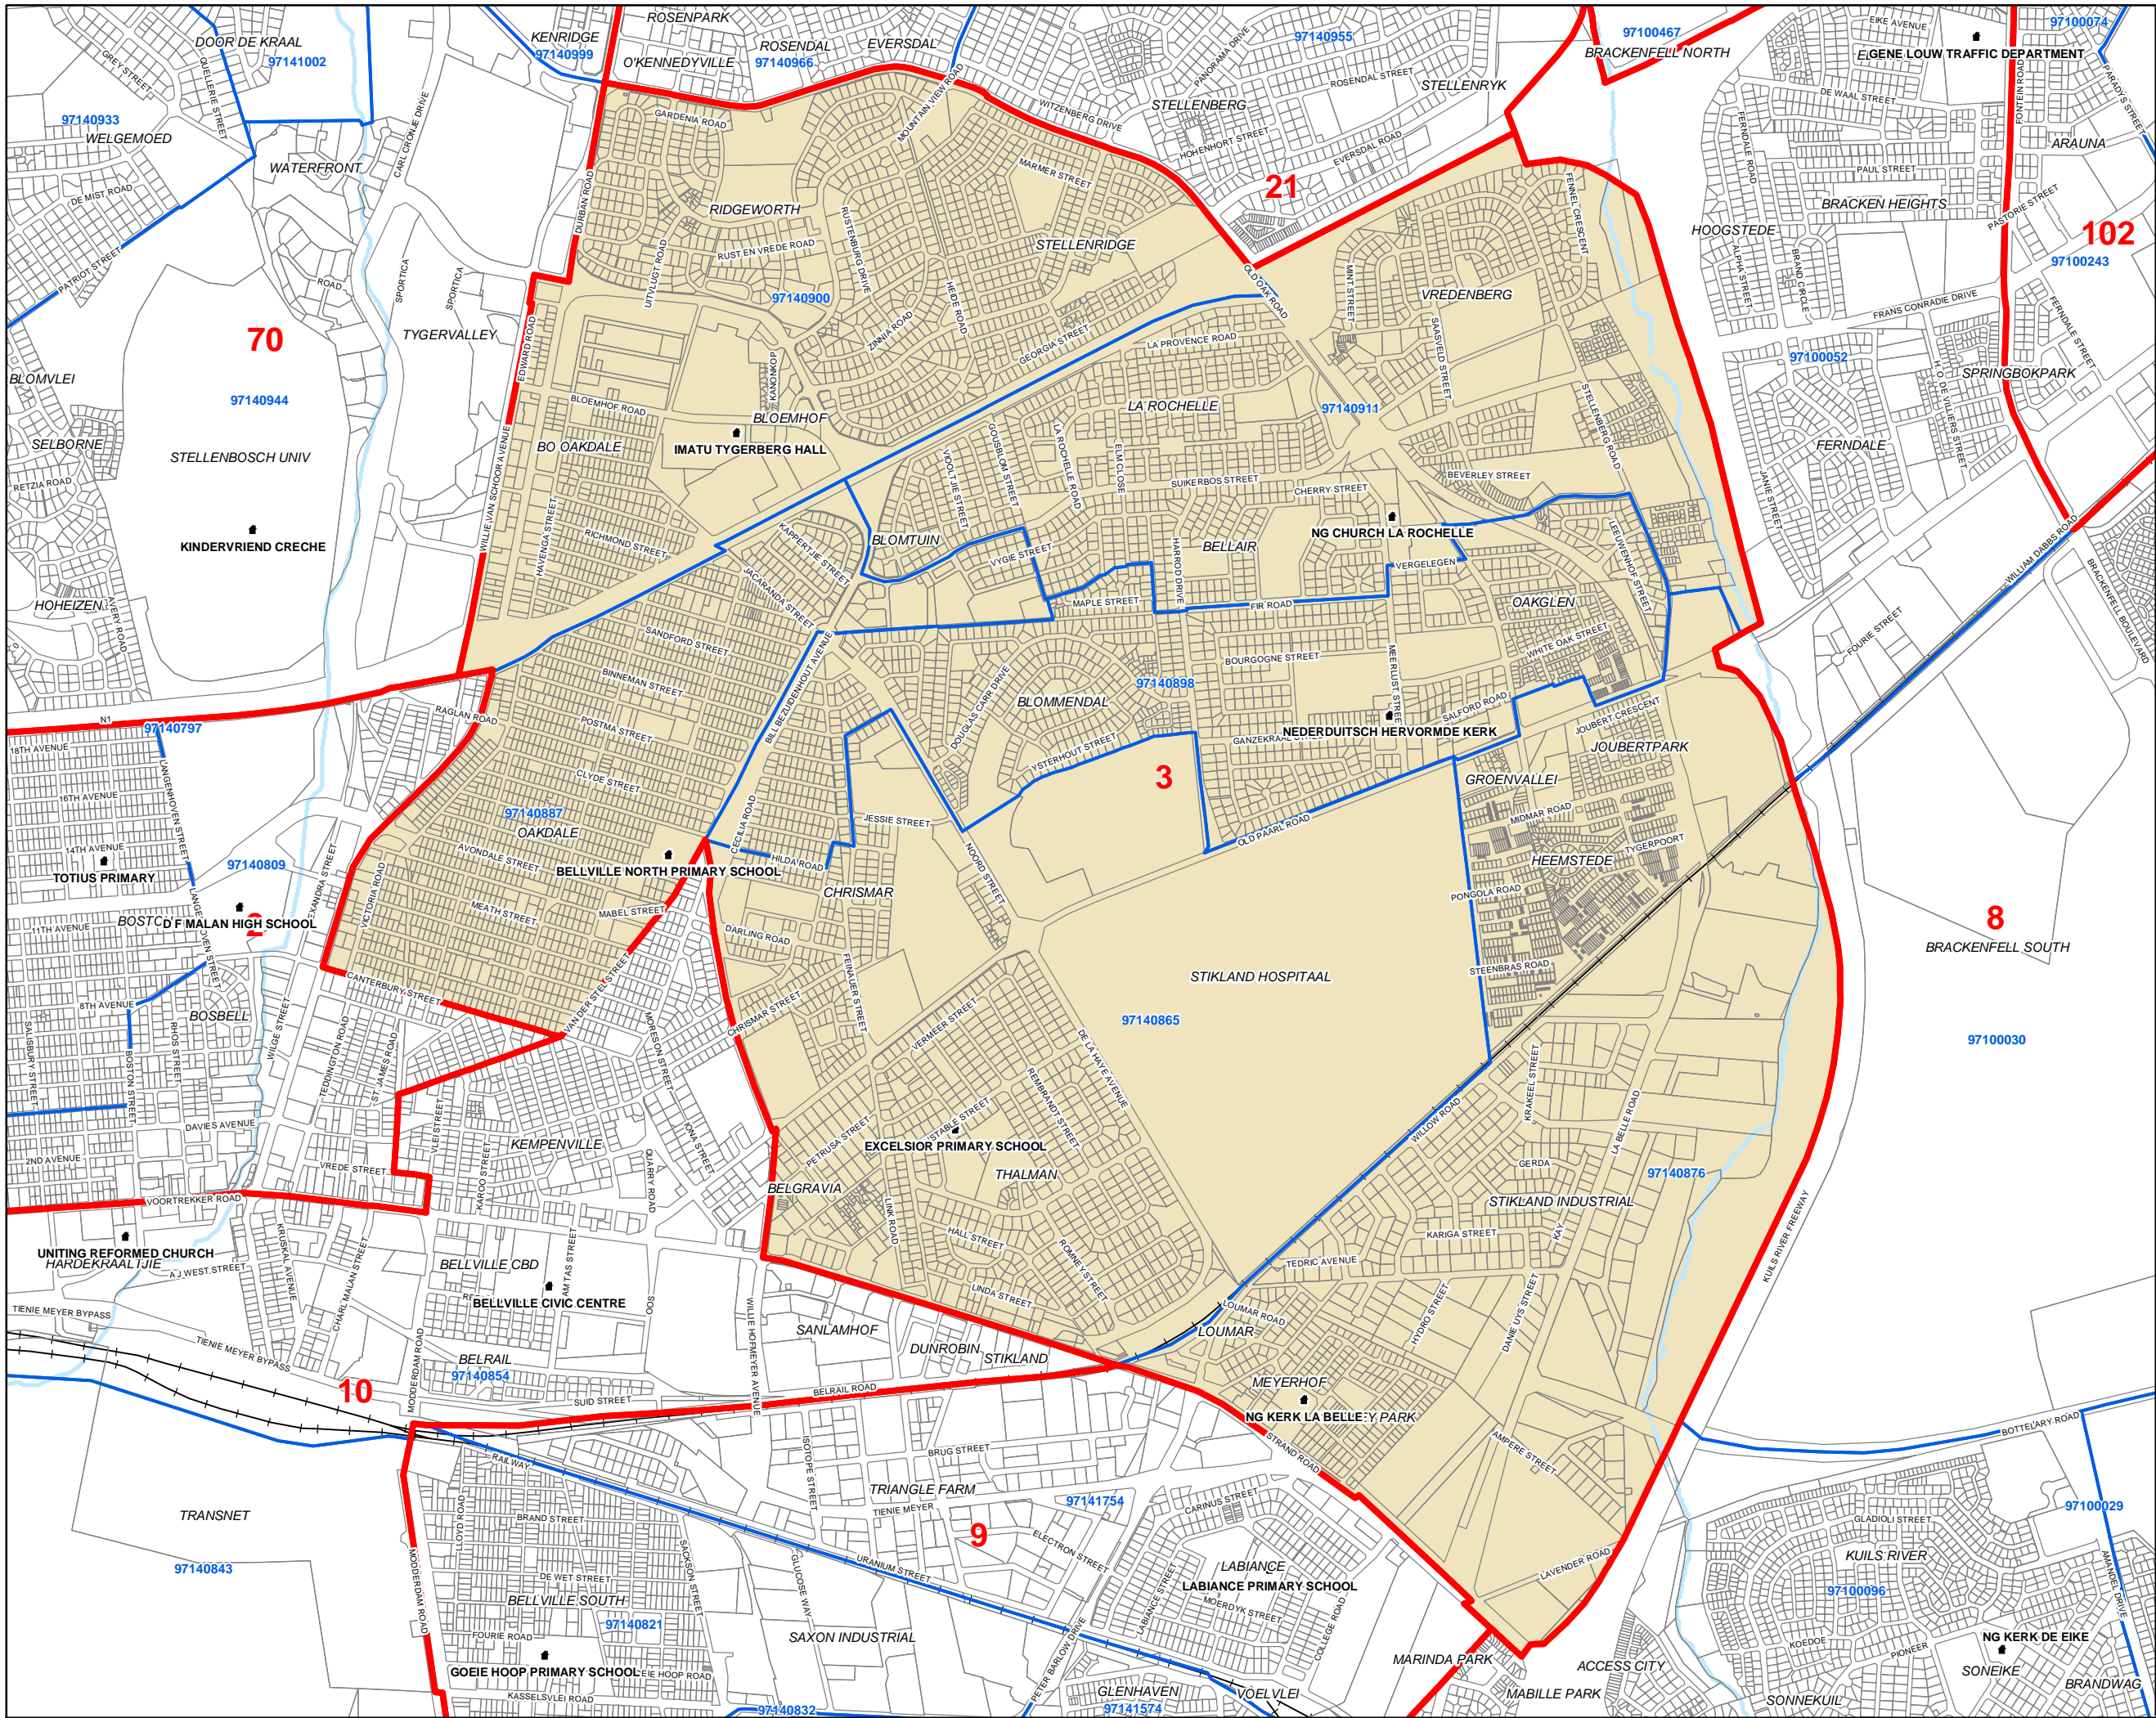

**LOCAL ELECTIONS
2005/2006
WARD 3**

Legend

- Polling stations
- Railways
- Rivers
- Water Bodies
- Properties
- Voting Districts
- Wards

120 60 0 120 240 Meters
MAP NOT TO SCALE

Note:

**CITY OF CAPE TOWN
ISIXEKO SASEKAPA
STAD KAAPSTAD**