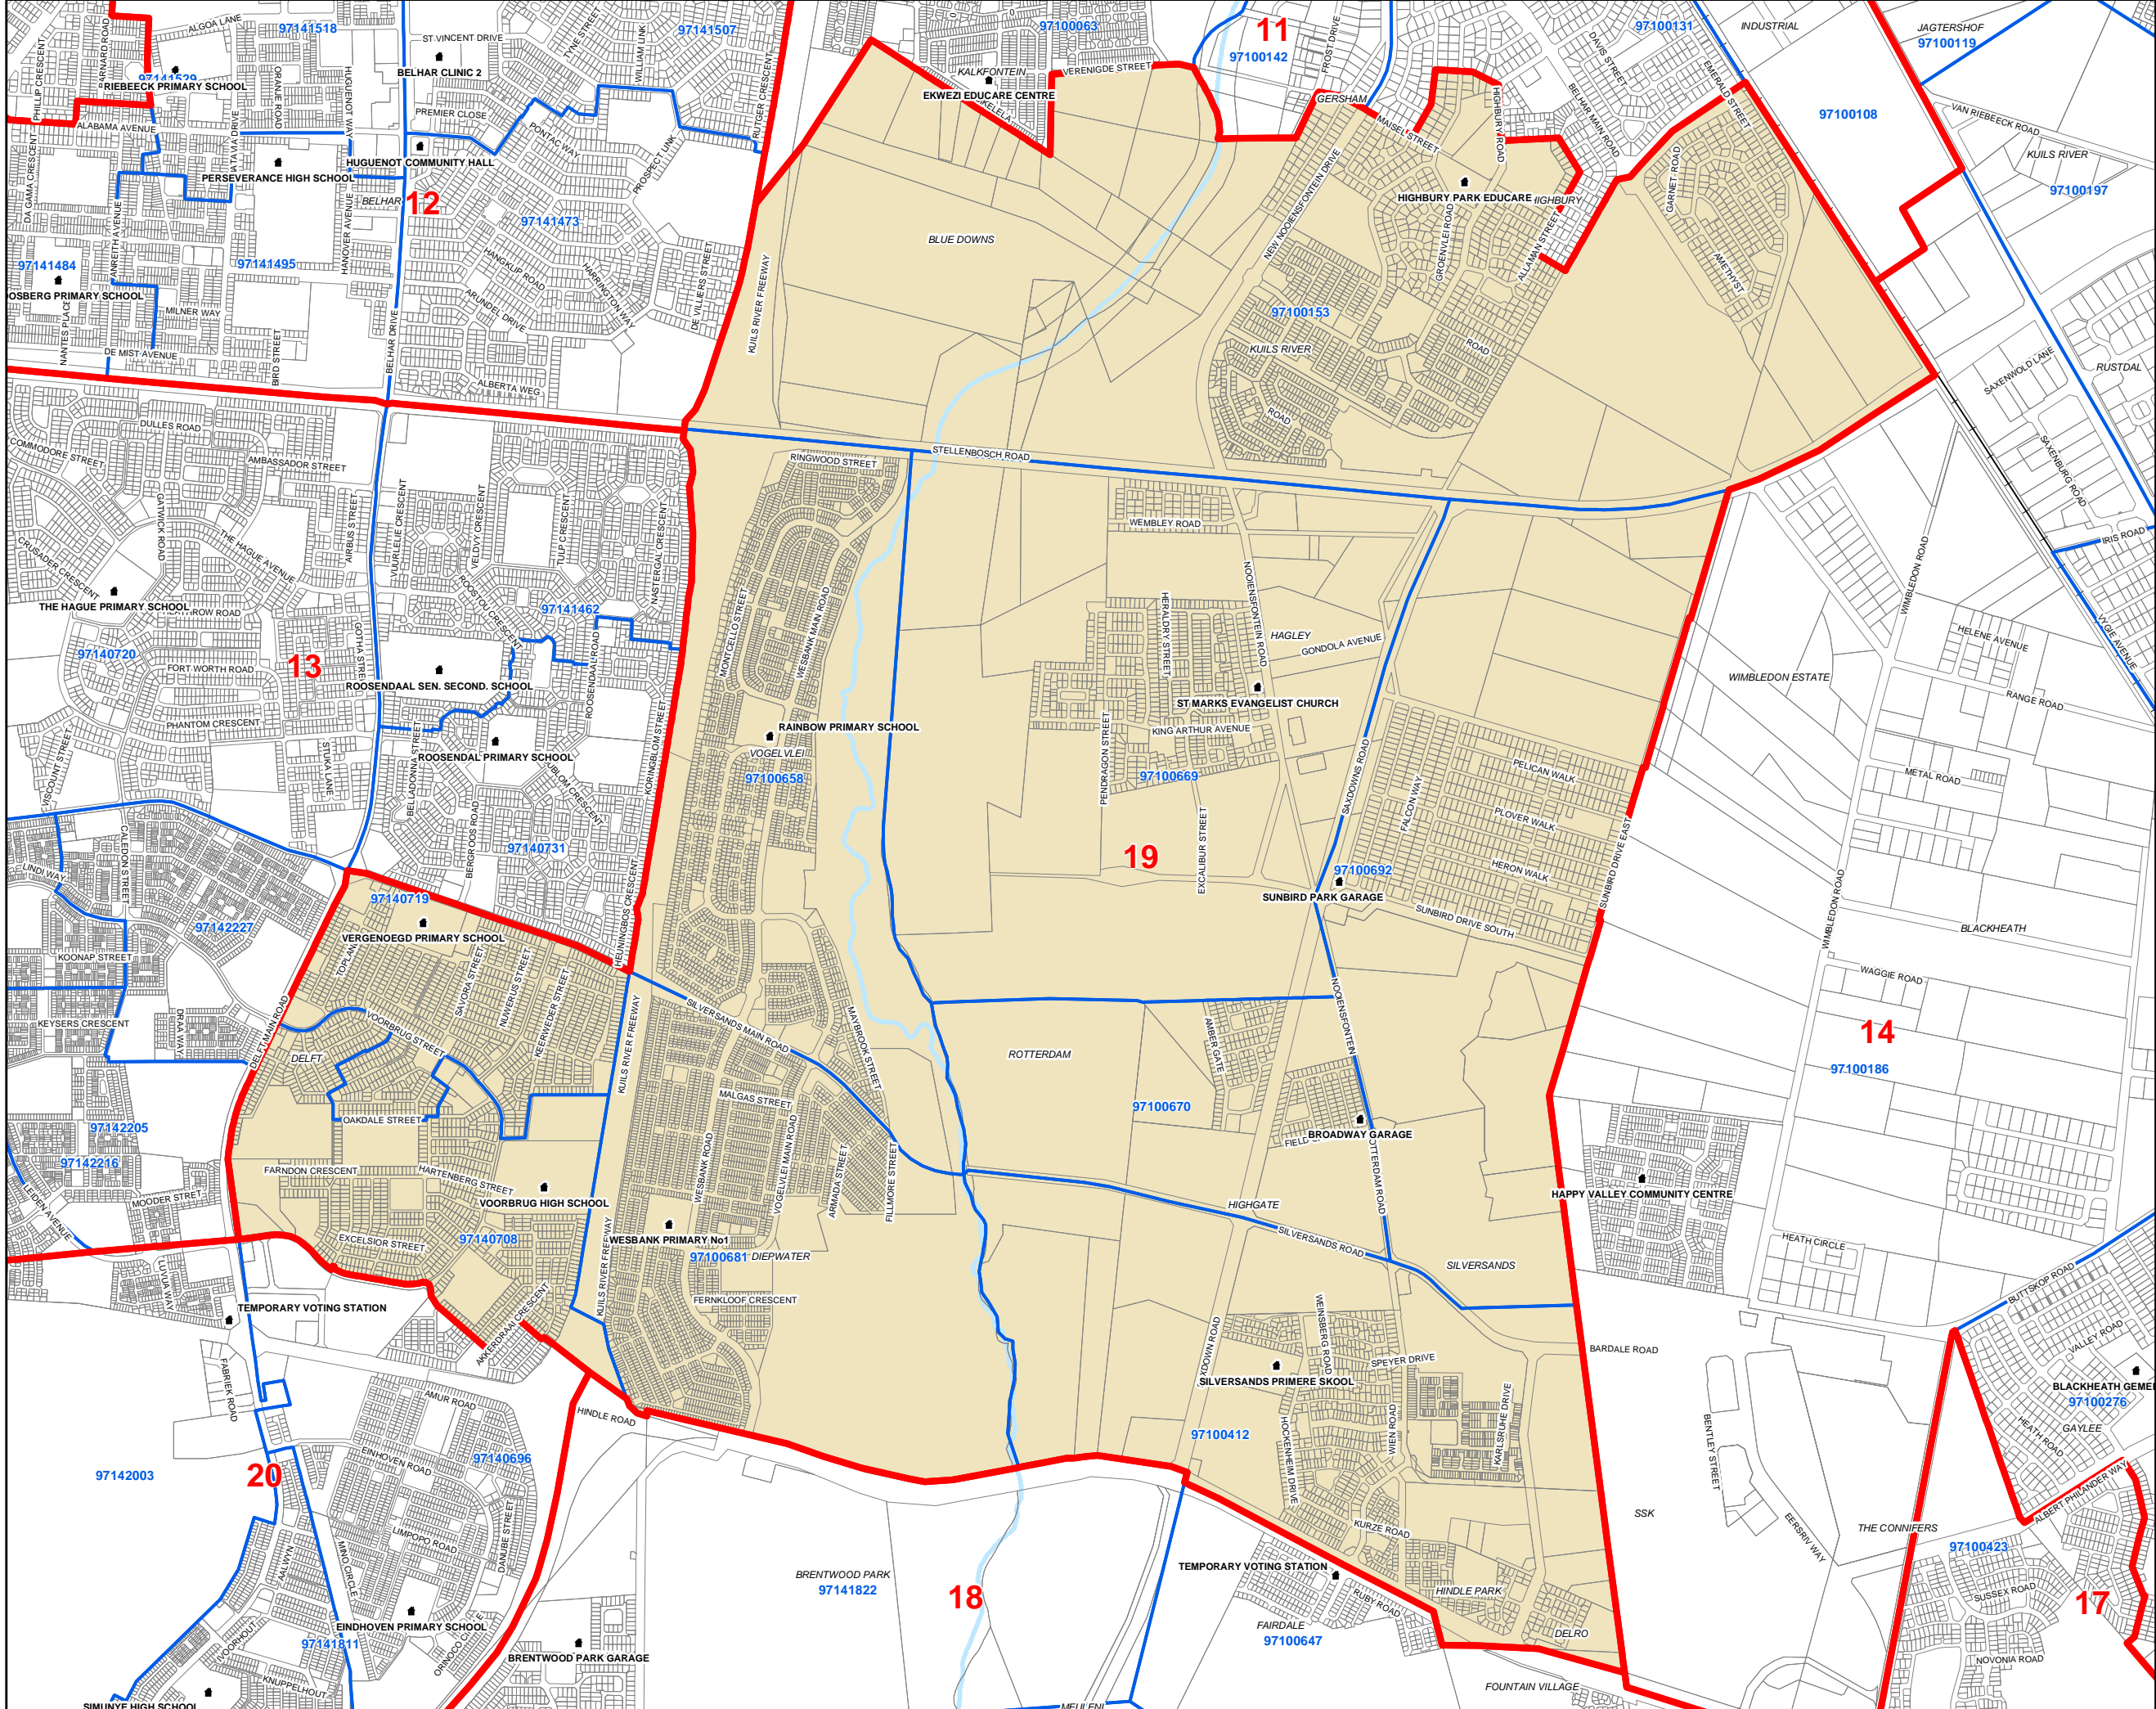

**LOCAL ELECTIONS
2005/2006
WARD 19**

- Legend**
- Polling stations
 - Railways
 - Rivers
 - Water Bodies
 - Properties
 - Voting Districts
 - Wards

Note: _____

**CITY OF CAPE TOWN
ISIXEKO SASEKAPA
STAD KAAPSTAD**