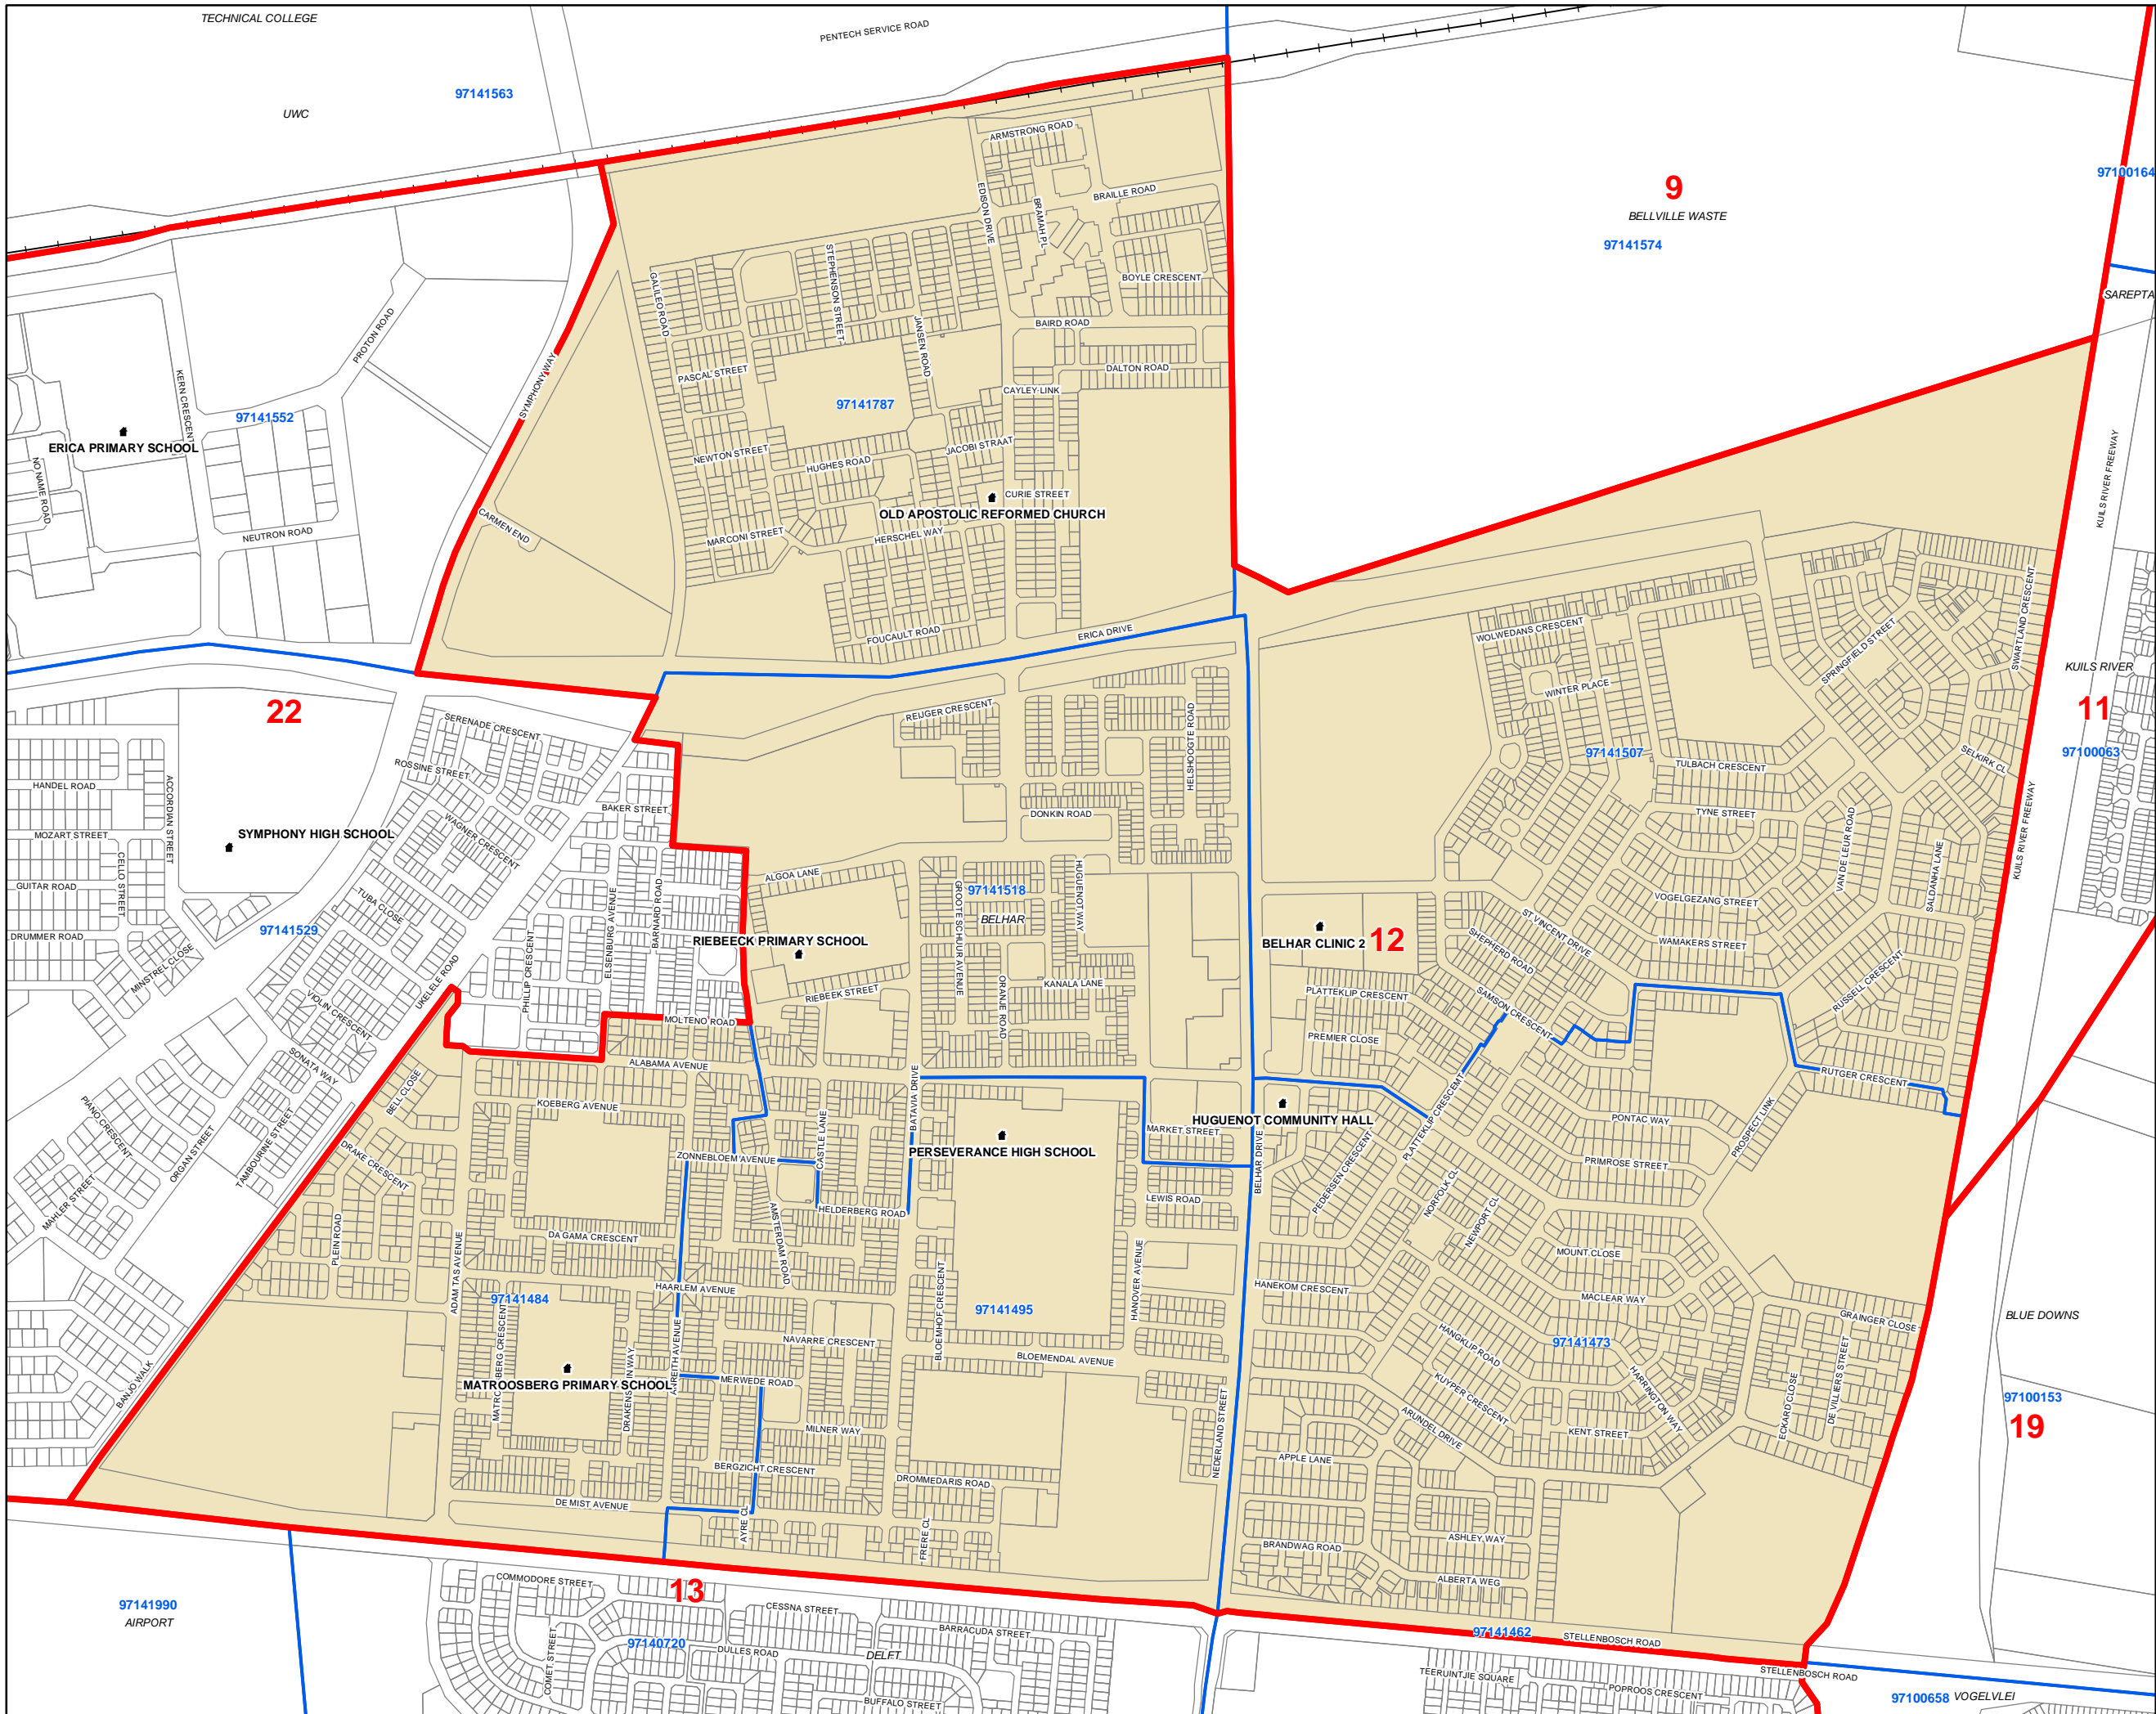

**LOCAL ELECTIONS  
2005/2006  
WARD 12**

**Legend**

- Polling stations
- Railways
- Rivers
- Water Bodies
- Properties
- Voting Districts
- Wards

60 30 0 60 120 Meters  
MAP NOT TO SCALE

Note: \_\_\_\_\_  
 \_\_\_\_\_  
 \_\_\_\_\_  
 \_\_\_\_\_

**CITY OF CAPE TOWN  
ISIXEKO SASEKAPA  
STAD KAAPSTAD**