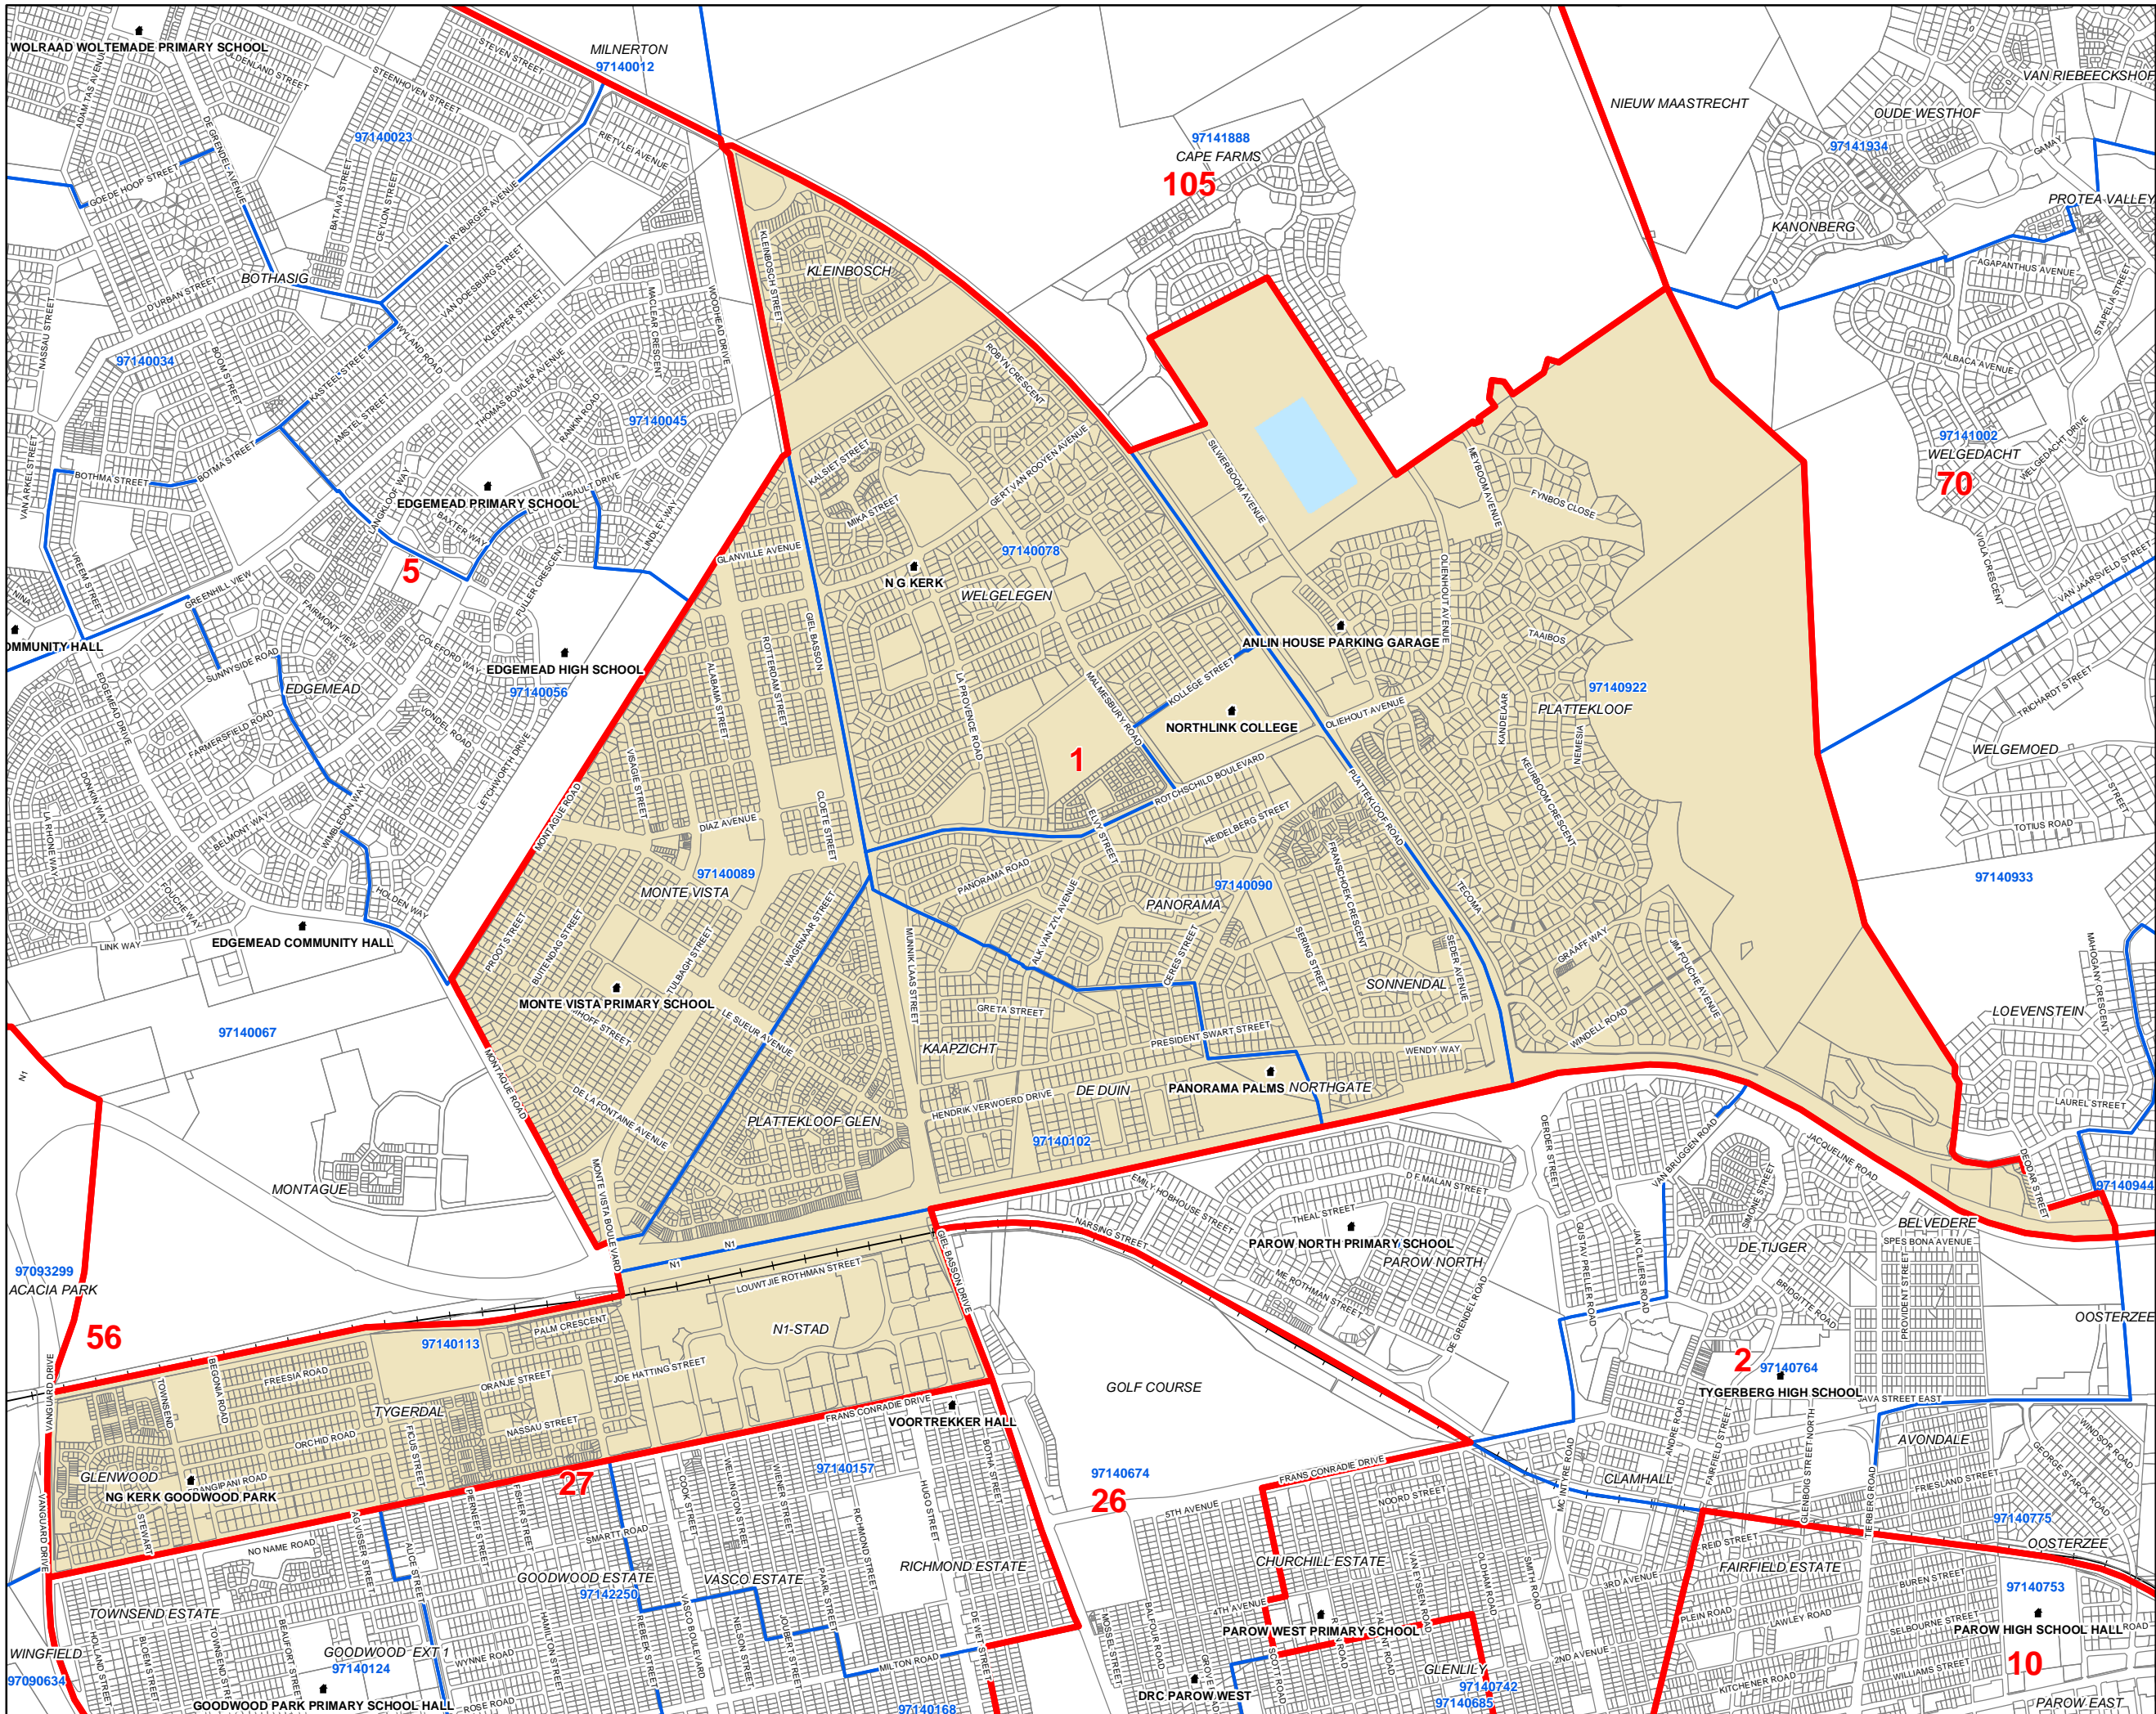

LOCAL ELECTIONS  
2005/2006  
WARD 1

- Legend**
- Polling stations
  - Railways
  - Rivers
  - Water Bodies
  - Properties
  - Voting Districts
  - Wards

Note: \_\_\_\_\_  
\_\_\_\_\_  
\_\_\_\_\_

CITY OF CAPE TOWN  
ISIXEKO SASEKAPA  
STAD KAAPSTAD