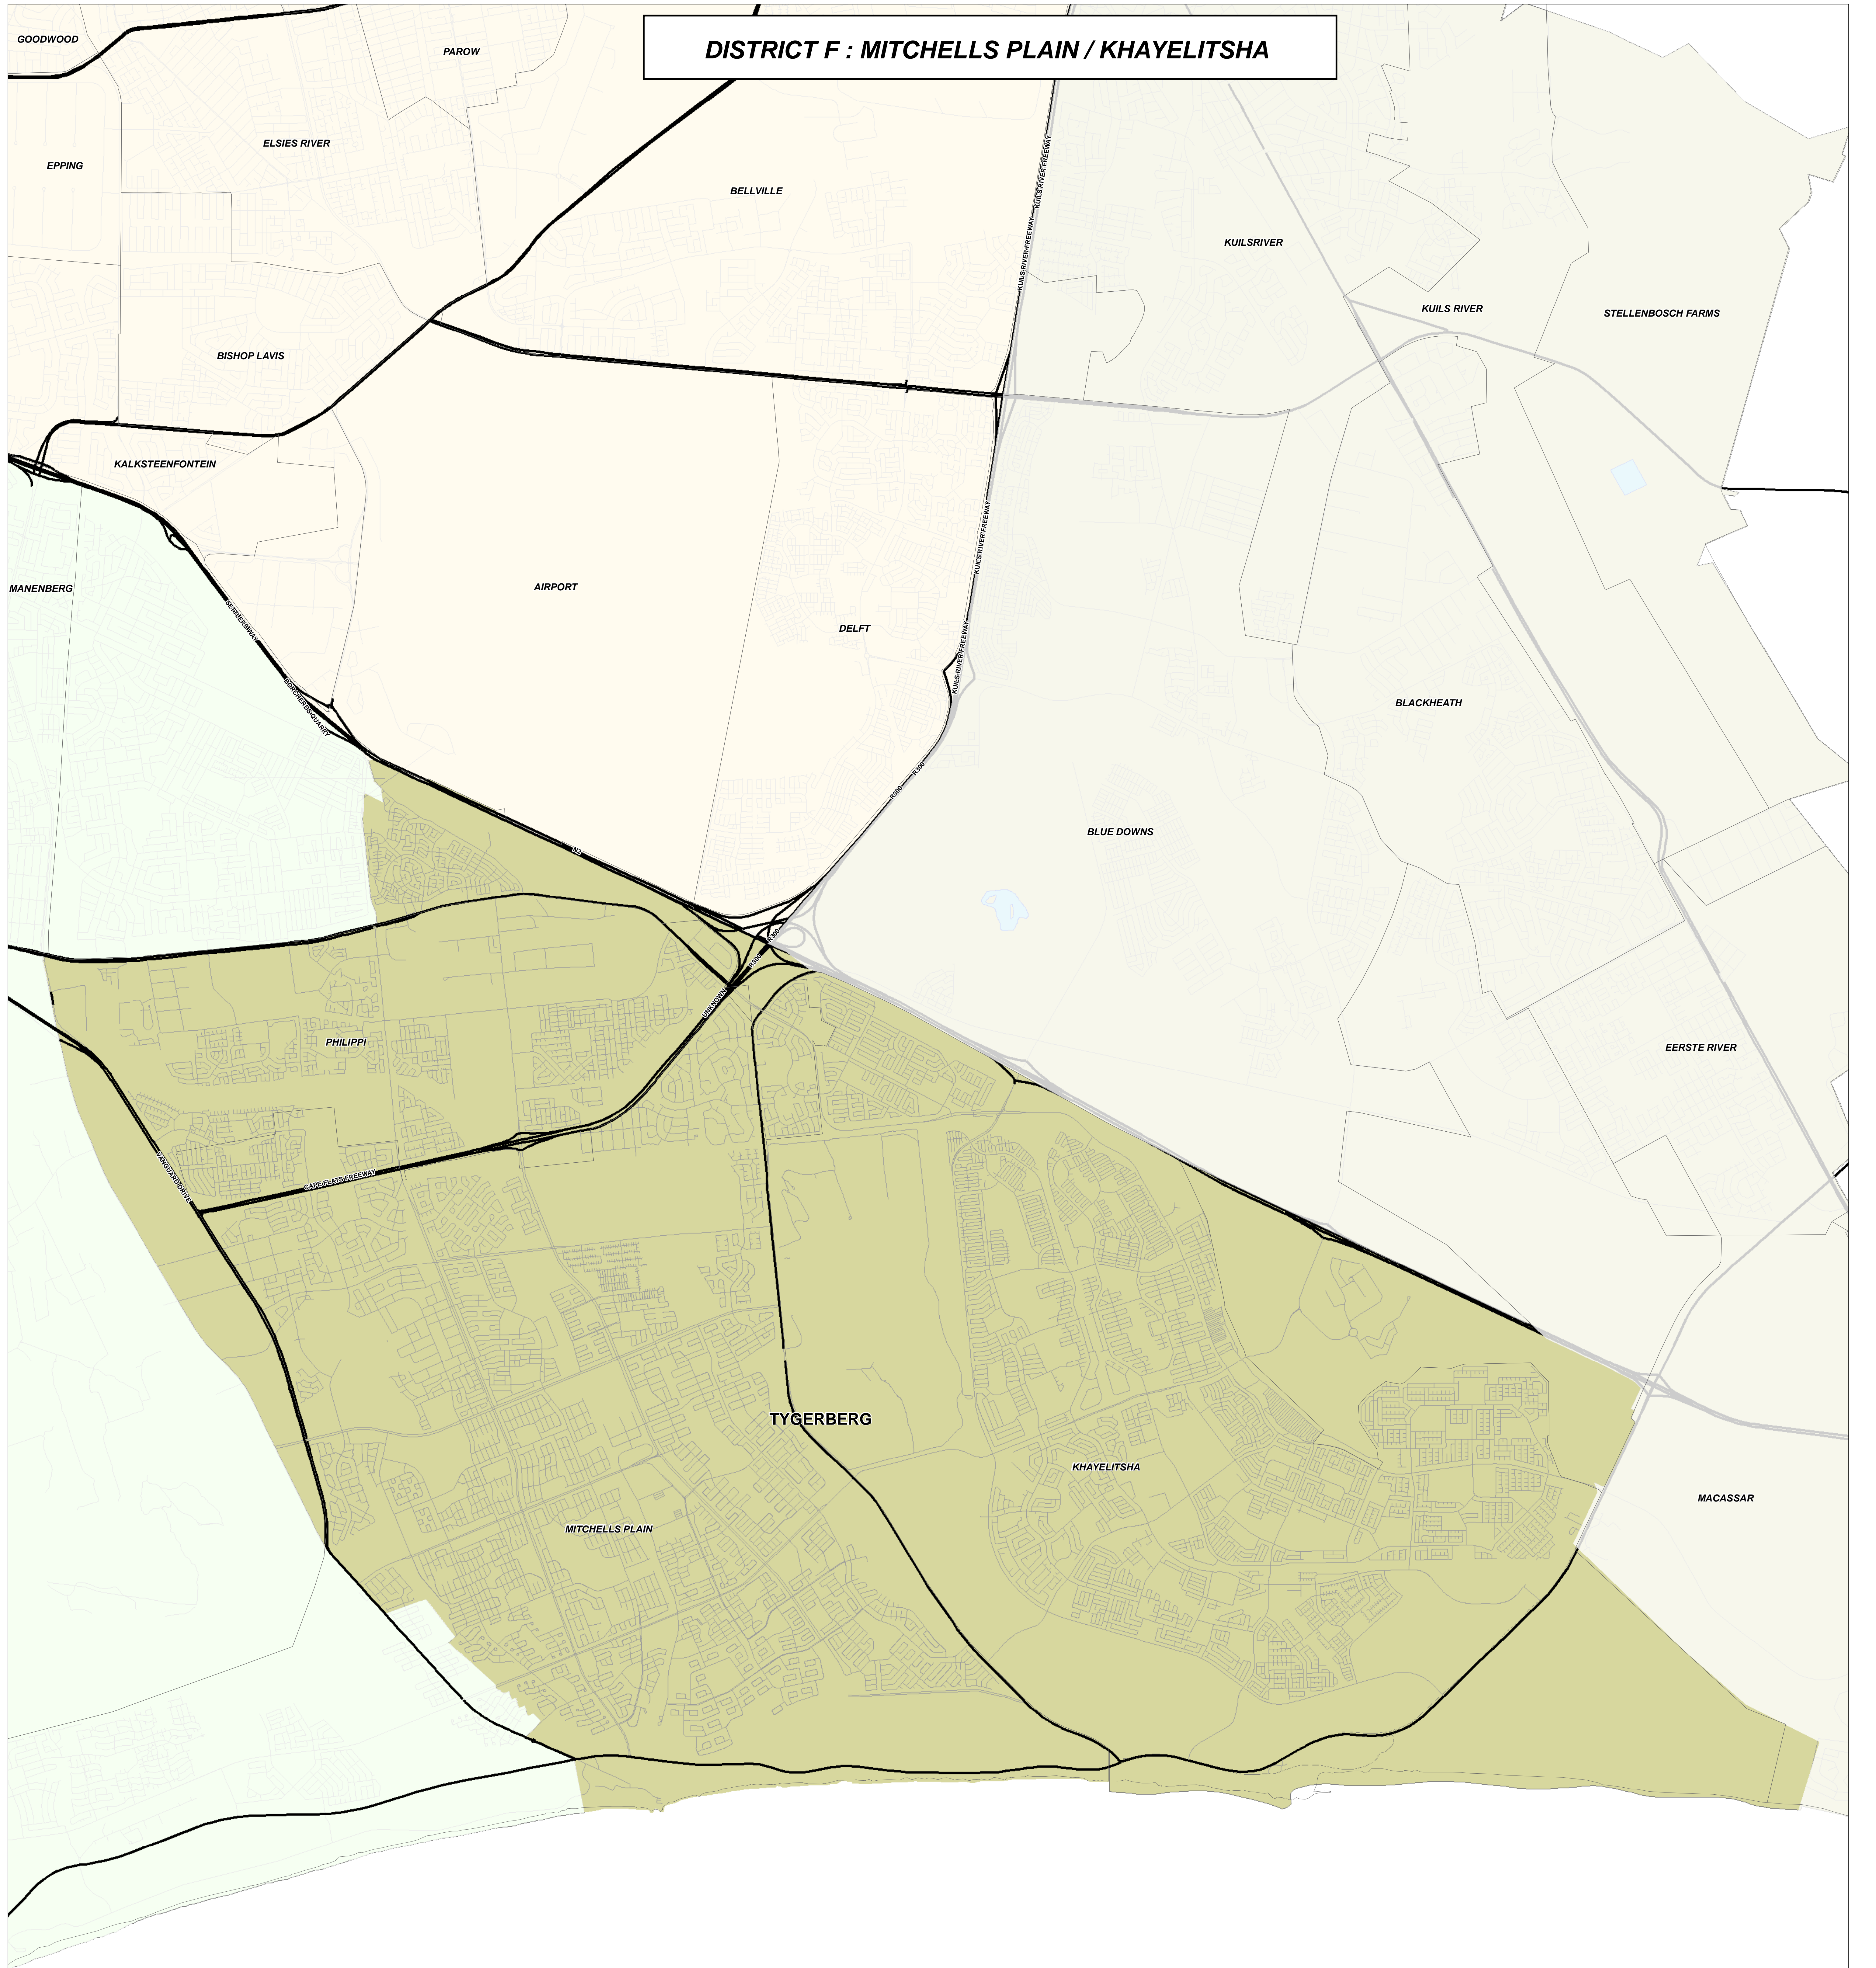

DISTRICT F : MITCHELLS PLAIN / KHAYELITSHA

CITY OF CAPE TOWN | ISIXEKO SASEKAPA | STAD KAAPSTAD

THIS CITY WORKS FOR YOU